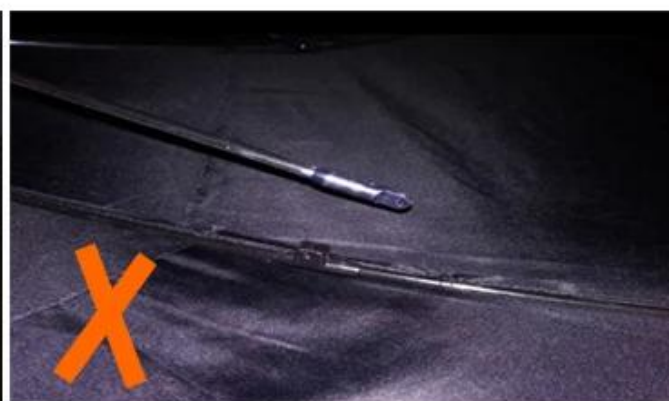

24 Dec 2018 02:24

4***
ES

★★★★☆

Color: Black Ships From: China Logistics: TNT

One the metals/ribs broke after one day of use, with just light rain
no wind. Very disappointing!

24 Dec 2018 02:24

ours

others