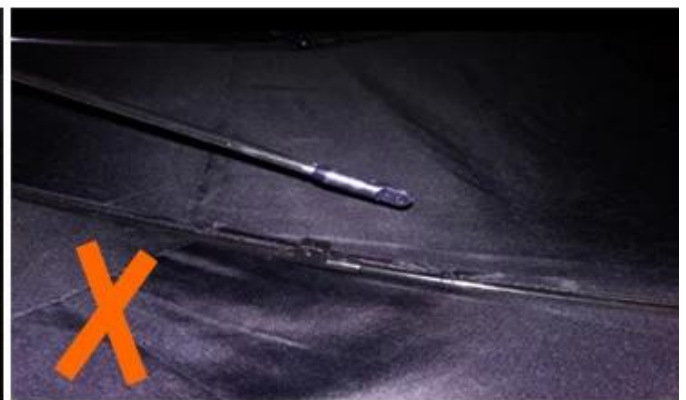

24 Dec 2018 02:24

K***
ES

★★★★★

Color: Black Ships From: China Logistics: TNT

One the metals/ribs broke after one day of use, with just light rain
no wind. Very disappointing!

24 Dec 2018 02:24

ours

others