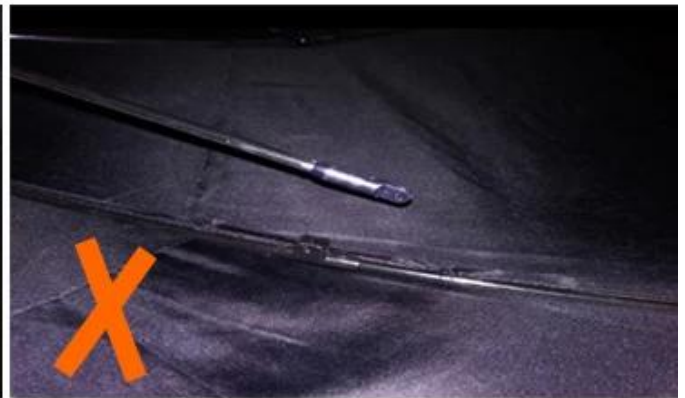

24 Dec 2018 02:24

K***
ES

★☆☆☆☆

Color: Black Ships From: China Logistics: TNT

One the metals/ribs broke after one day of use, with just light rain no wind. Very disappointing!

24 Dec 2018 02:24

ours

others