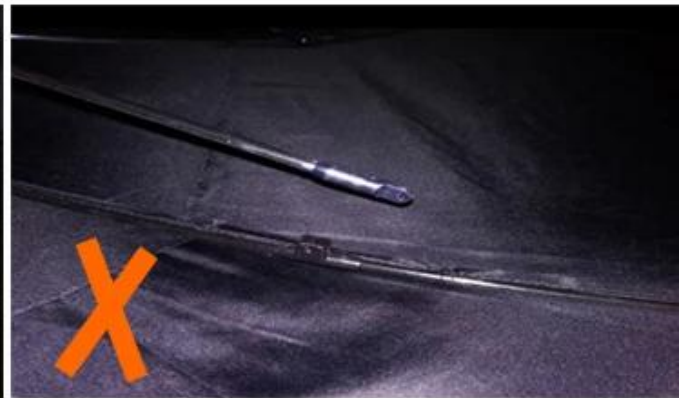

## Gedetailleerde foto

---

High Water Repellent  
and Quick to Dry

Automatic Handle

Rugged Shaft

Superior Waterproof

Strong 10 Ribs  
for Windproof

High Elasticity  
and Solid Frame

24 Dec 2018 02:24

K\*\*\*  
ES

★★★★★

Color: Black Ships From: China Logistics: TNT

One the metals/ribs broke after one day of use, with just light rain no wind. Very disappointing!

24 Dec 2018 02:24

ours

others