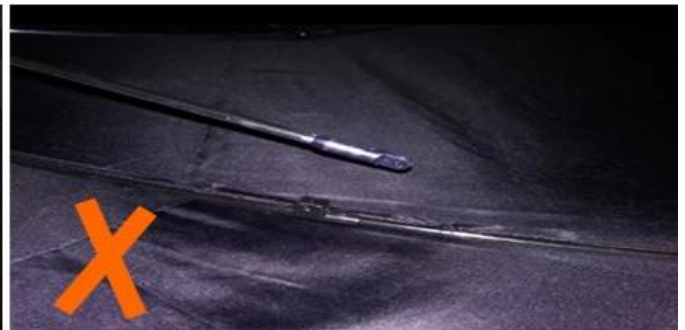

24 Dec 2018 02:24

K***t
ES

★☆☆☆☆

Color: Black Ships From: China Logistics: TNT

One the metals/ribs broke after one day of use, with just light rain no wind. Very disappointing!

24 Dec 2018 02:24

ours

others