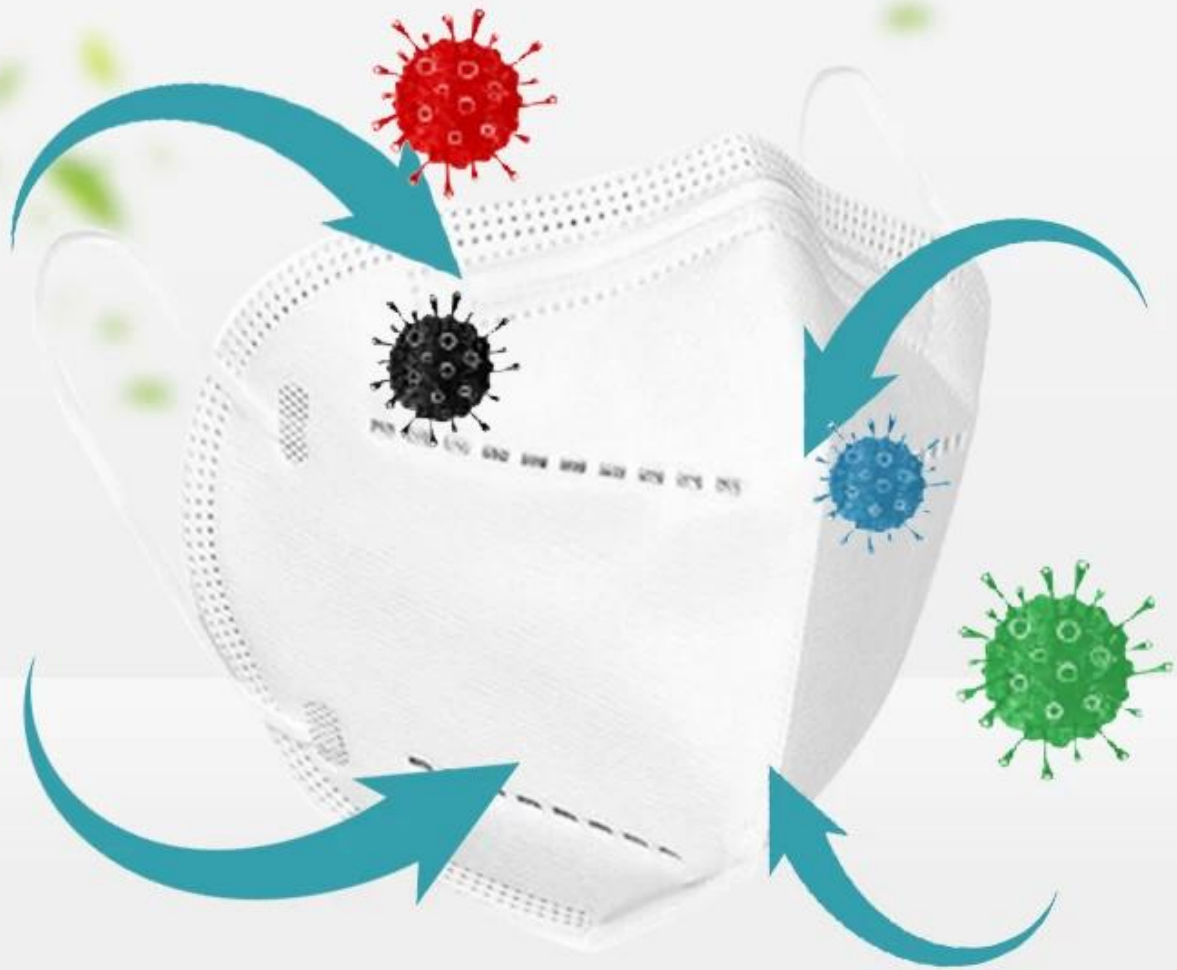

hete verkoop anti-virus witte niet-geweven wegwerp kn95 masker met CE

# GOOD QUALITY KN95 MASK

# High efficiency filtration

Remove bacteria

Effectively prevent exhaled exhaust gas

Granular layer of activated carbon

Effective control of germs

Waterproof non-woven fabric layer