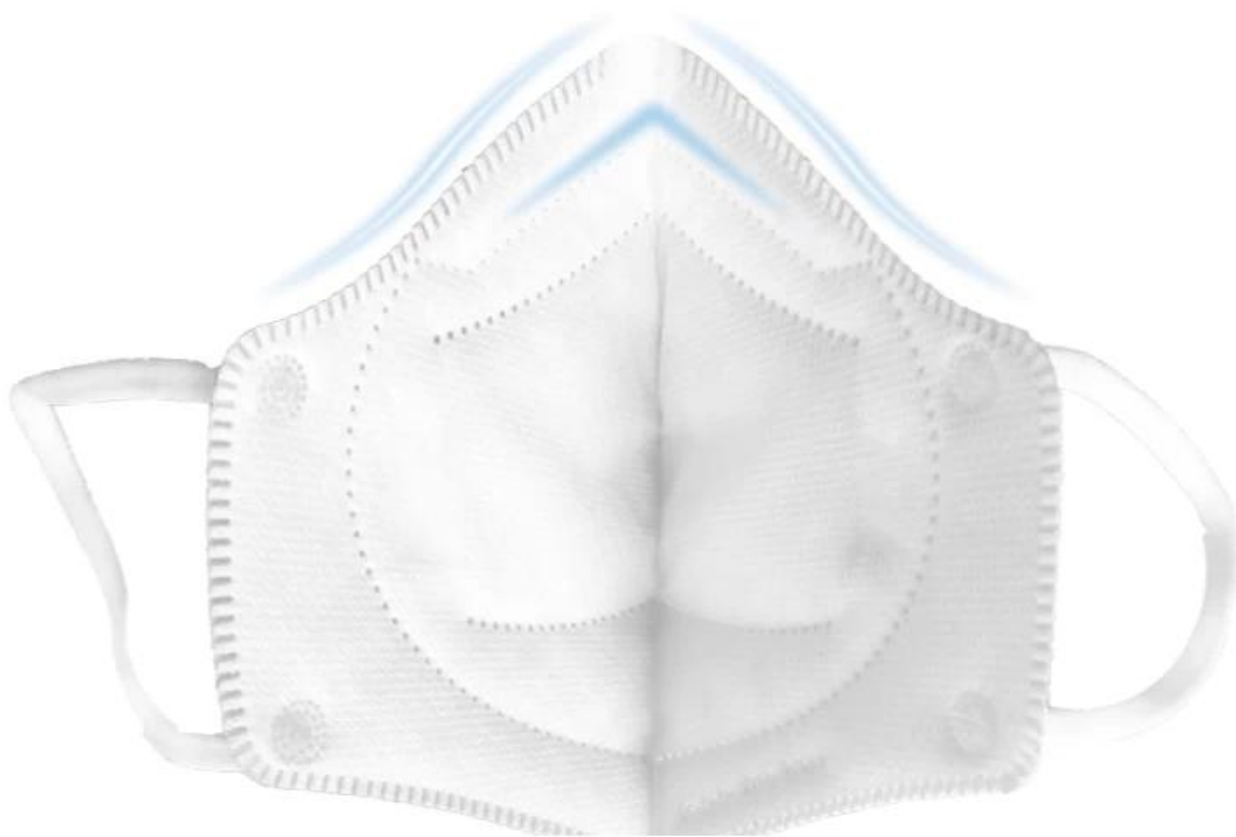

**anti virus wit nonwoven wegwerp kn95 masker met CE**

# SEAMLESS FIT FOR SECURITY

**ADJUSTABLE  
BRIDGE OF NOSE**

Fit a variety

**3D SOLID  
ARC DESIGN**

Smooth breathing

# 4Floor

Filter protection

**4 HEAVY PROTECTION AND HEALTH PROTECTION**