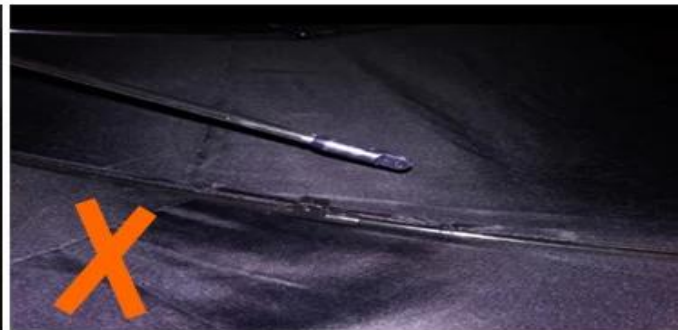

24 Dec 2018 02:24

K\*\*\*t  
ES

★☆☆☆☆

Color: Black Ships From: China Logistics: TNT

One the metals/ribs broke after one day of use, with just light rain no wind. Very disappointing!

24 Dec 2018 02:24

ours

others