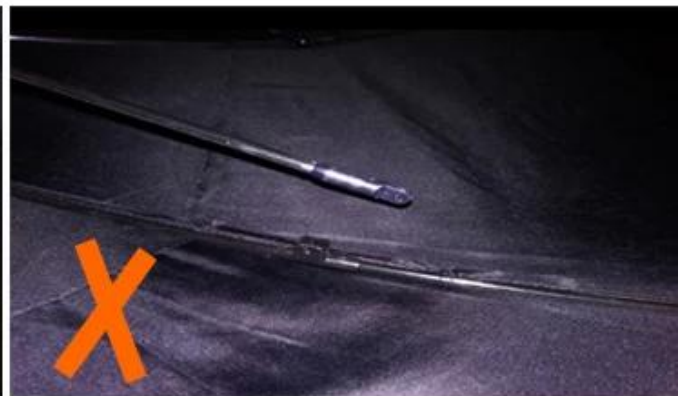

24 Dec 2018 02:24

K\*\*\*  
ES

★★★★☆

Color: Black Ships From: China Logistics: TNT

One the metals/ribs broke after one day of use, with just light rain  
no wind. Very disappointing!

24 Dec 2018 02:24

ours

others