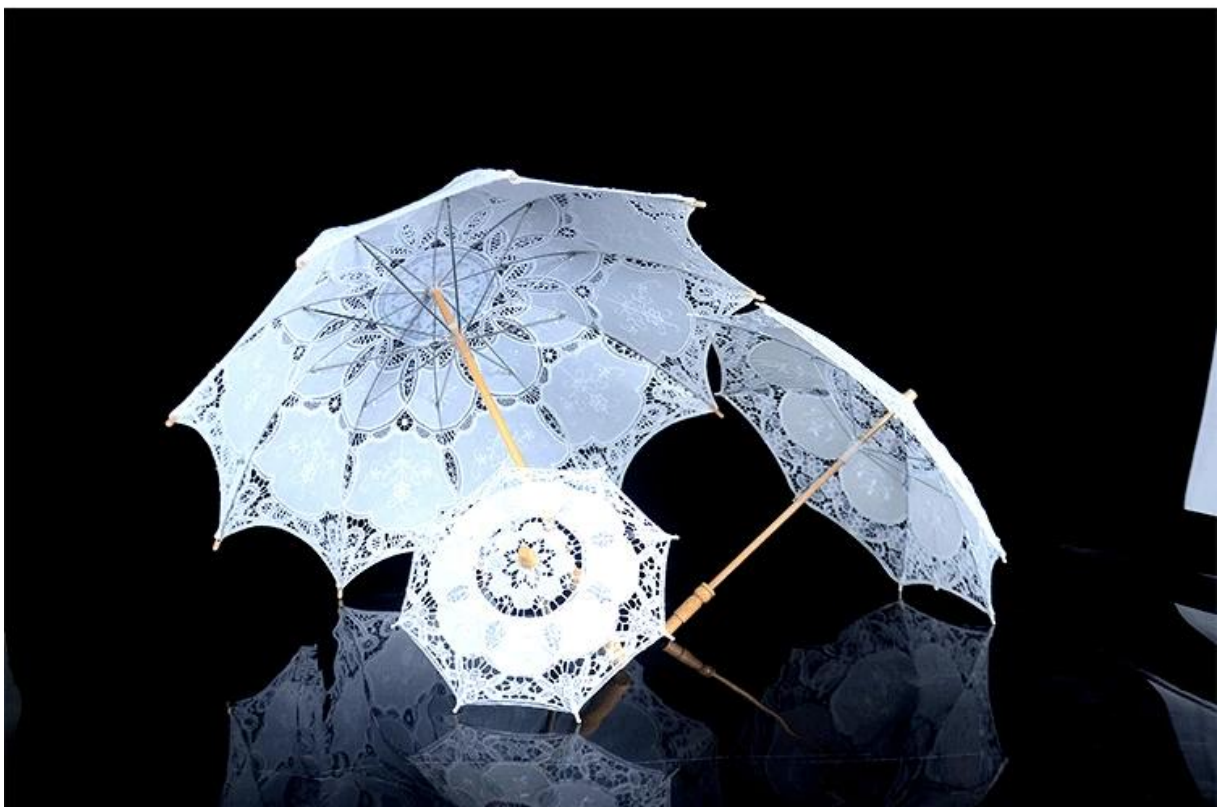

item	value
Design Style	Morden Luxury
Brand Name	Lotus-umbrella
Handle	Wooden Handle
Style	Elegant
Usage	Wedding Party
Packing Size	77*26*26cm
Weight	300g

**Our Company**

About Us Shaoxing Lotus Umbrella Co., Ltd. is a professional manufacturer of umbrellas, located in the Capital of Umbrellas in China, one hour of distance away from Ningbo Port, and one hour of distance away from Hangzhou Airport. It is well-known in the local umbrella industry and plays a very important role in the umbrella export in Zhejiang. Production We are capable of delivering a vast of customized umbrellas to clients on time and offering a complete range of high quality umbrellas in various sizes, styles fabrics and color of Children Umbrella, Bottle Umbrella, Straight umbrella, Folding Umbrella, Golf Umbrella, Sun Umbrella, Beach Umbrella, Advertising Umbrella and so on. We also provide customized designing service. Quality We have modern production facilities and experienced staffs. The production processes is streamlined and supervised by experienced managements. The whole production is under the control of independent QC and QA. We promise that our products reached the international standards of quality.