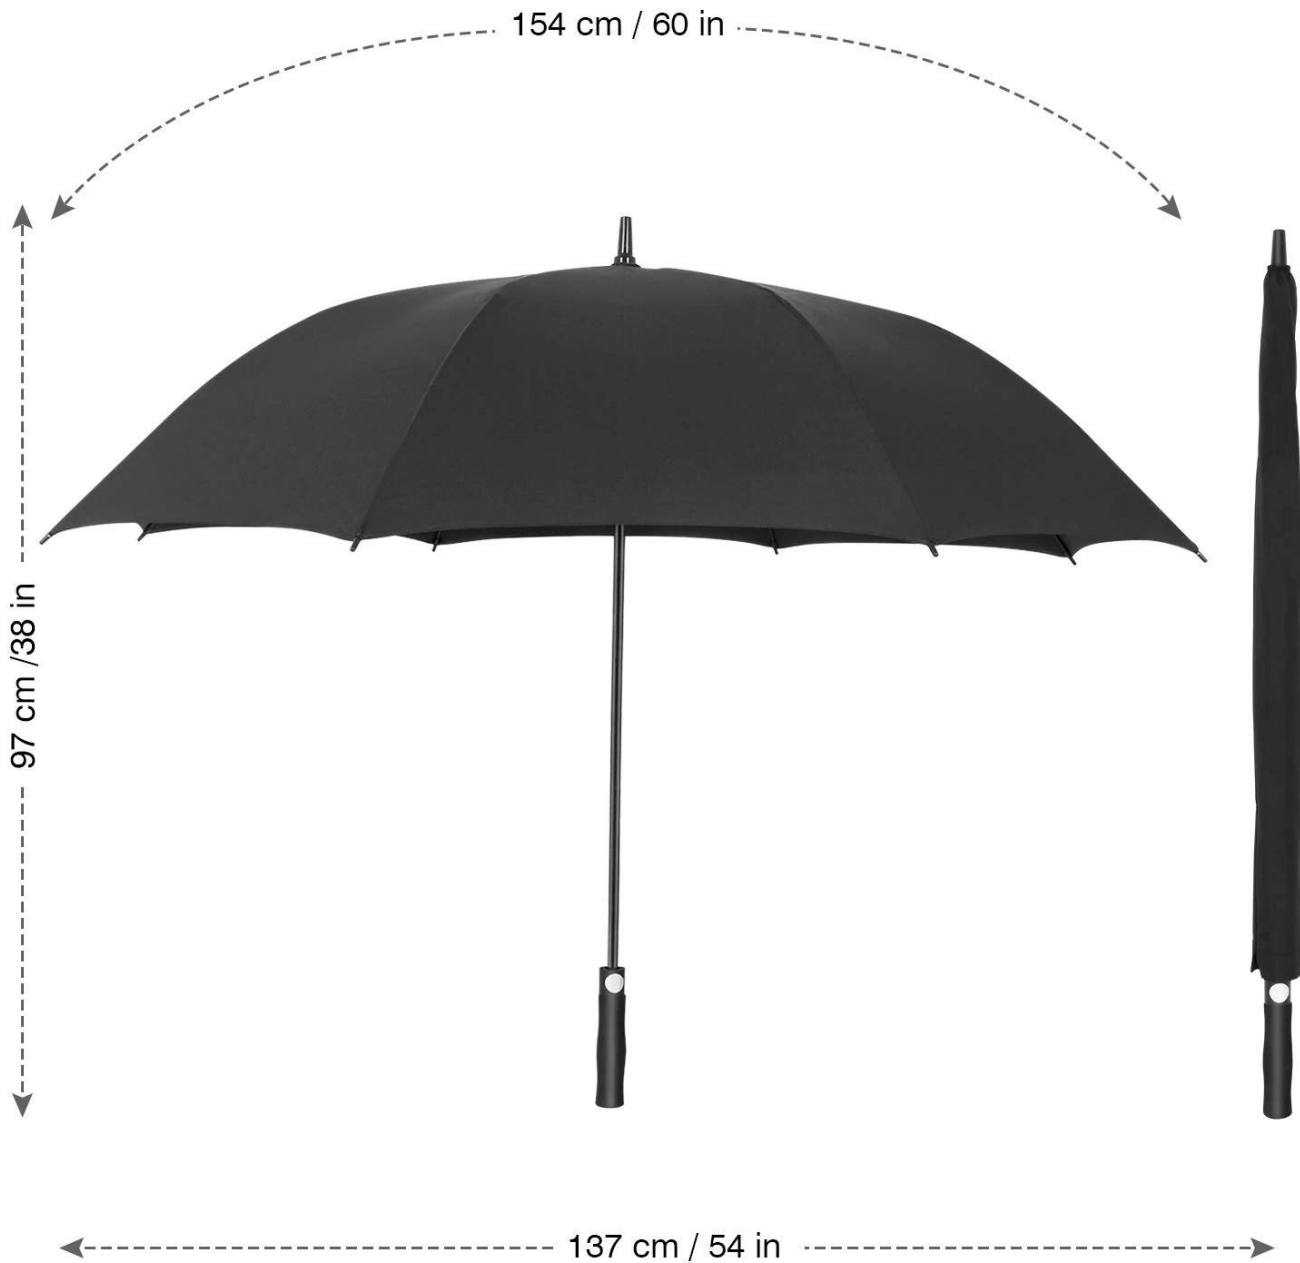

Send Inquire	<a href="#">Please click here to send us your inquiry</a>
Product Name	umbrella
Size	27"*8K
Fabric	190T Pongee
Frame	Fiberglass frame
Packaging	1Pcs/OPP, 50Pcs/Ctn
Usage	Waterproof,Windproof,Promotion,Sun umbrella
Color	Customized
Packing Size	105*25*26cm/50pcs
Packing Weight	28kg/50pcs
lead time	10-35 days after confirming the order
Payment Terms	L/C, T/T,Western Union
Trade Terms	EXW, FOB(Ningbo, shanghai)

# AUTO OPEN BUTTON

With a auto-push button, easy and quick to open with just one hand.

**High Density  
Super Waterproof**

**Fiberglass Design**

Rustless and not easy to bend

**8-rib metal ribs design  
more stable and superior windproof**