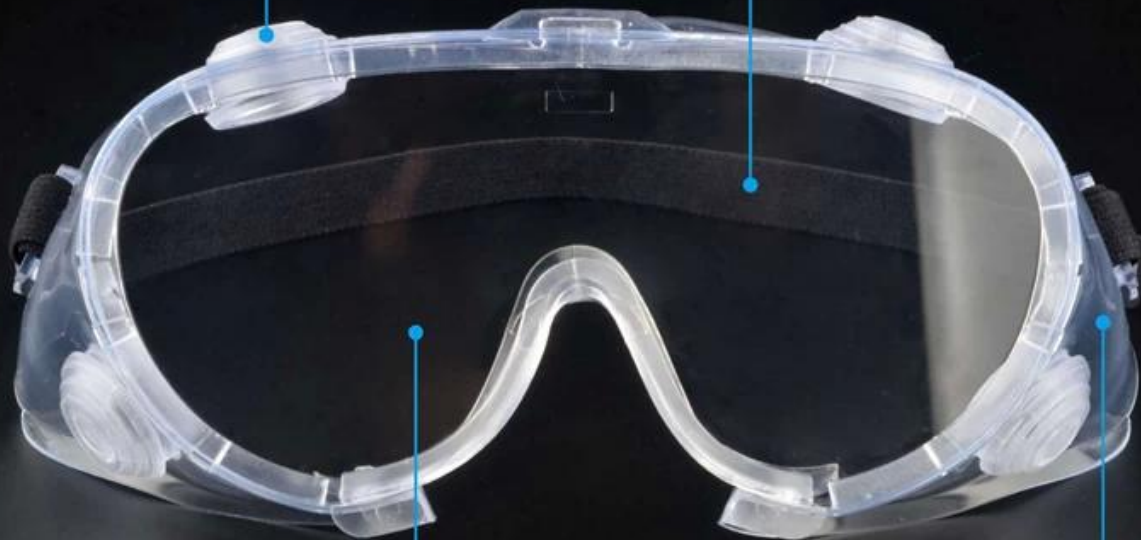

### **Veiligheidsbril veiligheidsbril, veiligheidsbril, veiligheidsbril, heldere anti-condens lenzen veiligheidsbril voor oogbescherming**

Artikelnummer: HH-G0001

Afmeting: 180 mm \* 72 mm

Gebruik: oogbescherming

## Lock valve ( Semi-enclosed/fully enclosed )

4 breathable, semi-closed/fully closed design. Press the next order to be semi-closed press the next two orders to be fully closed.

## Elastic

Play the role of fixing the glasses box to ensure the tightness of the glasses, the elasticity is appropriate and comfortable.

## Impact-proof/double-sided long-anti-fog lens

Polycarbonate lens, effective protection against impact damage, blocking 99% uv, The lens is coated on both sides to prevent scratches.