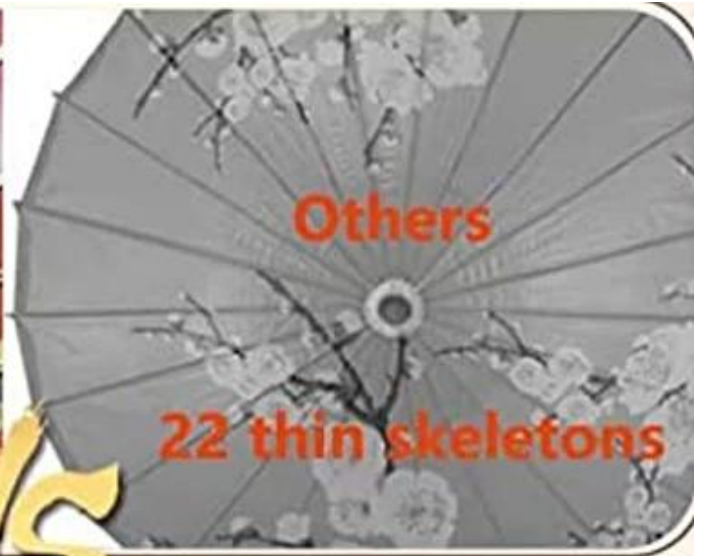

Ours

Others

Solid wood umbrella pole

Rough and unsightly

Smooth

Ours

Others

**Bold solid wood umbrella pole
14MM finer than others**

**Thin and easy to break
Only 12.85MM**

VS

24 thick and thick skeletons

VS

**Same fabric like umbrella
Nice workmanship**

**Plastic head
bad quality**