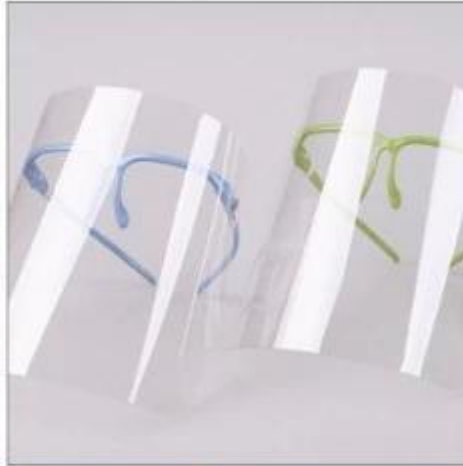

korting

**Seller Discount**  
On all products

Time left until promotion ends: 7d 0h 0m

[Shop Now](#) ▶

10%off

All details, please check it as coupon.

**Gedetailleerde foto's**

Productie-pc transparant gelaatsschermmasker