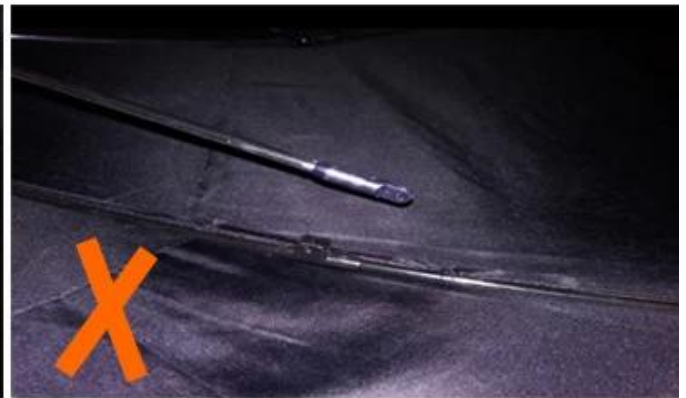

K***
ES

★☆☆☆☆

Color: Black Ships From: China Logistics: TNT

One the metals/ribs broke after one day of use, with just light rain no wind. Very disappointing!

24 Dec 2018 02:24

ours

others

bedrijfsinformatie