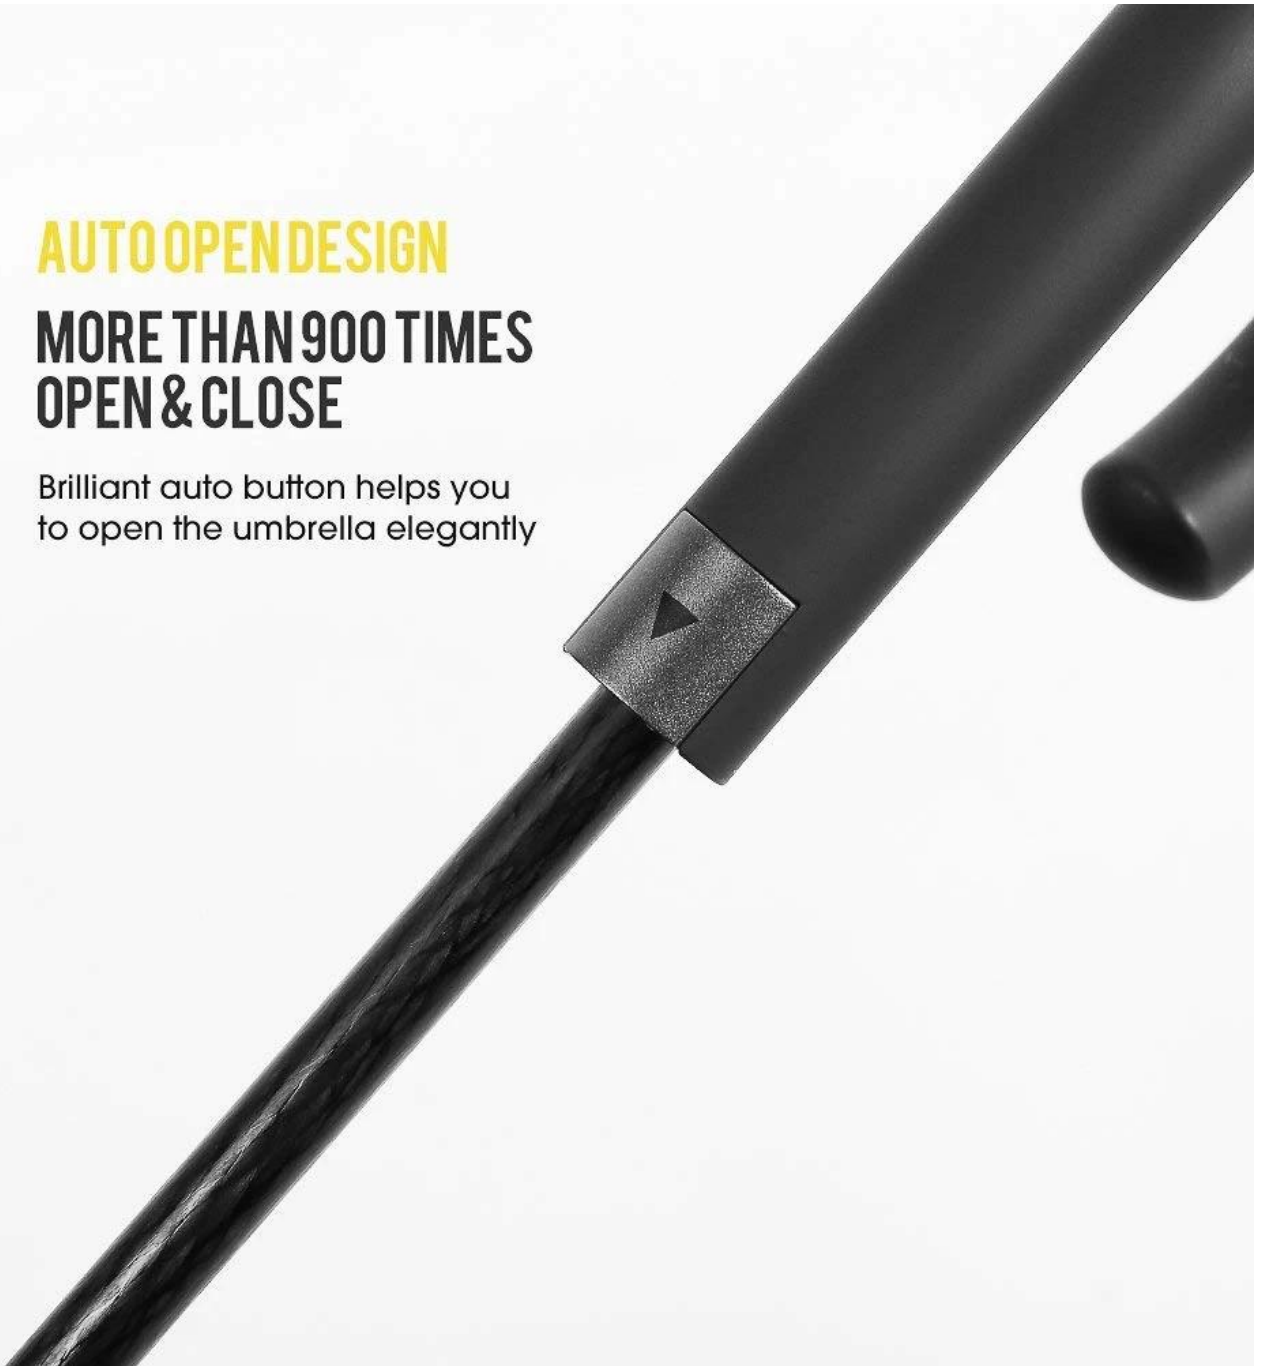

AUTO OPEN DESIGN

MORE THAN 900 TIMES OPEN & CLOSE

Brilliant auto button helps you
to open the umbrella elegantly

Piano black matt handle

Elegant metal tips

Nice RUMBRELLA strap

190T pure pongee fabric

WHY CHOOSE US?