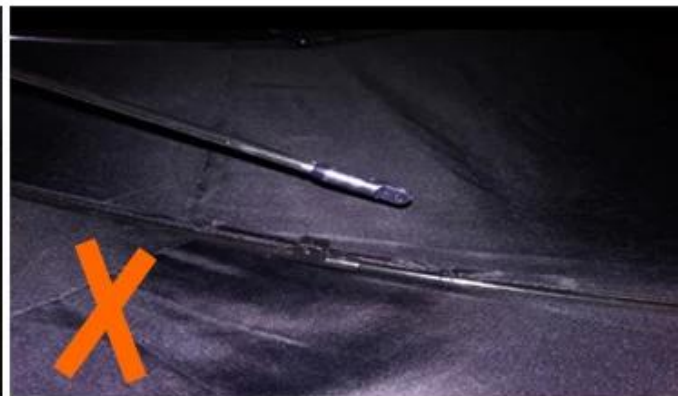

24 Dec 2018 02:24

K\*\*\*  
ES

★★★★☆

Color: Black Ships From: China Logistics: TNT

One the metals/ribs broke after one day of use, with just light rain no wind. Very disappointing!

24 Dec 2018 02:24

ours

others