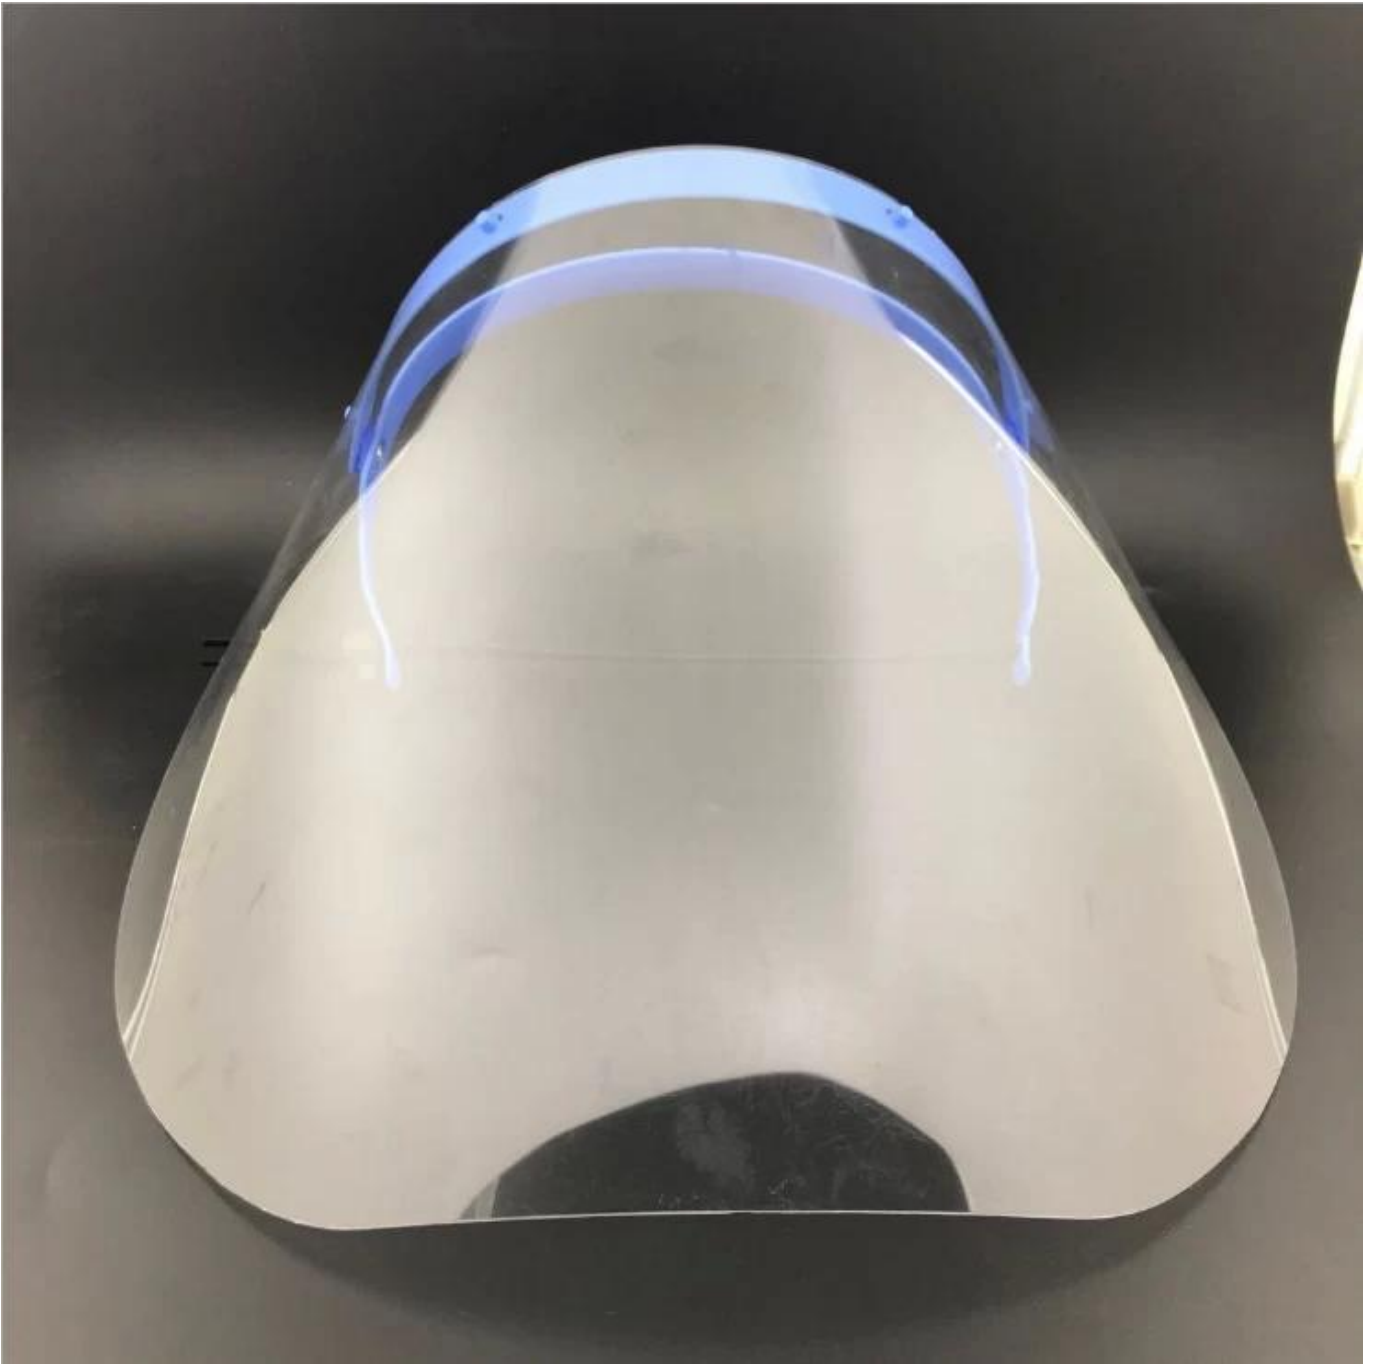

korting

Seller Discount
On all products

Time left until promotion ends: 7d 0h 0m

[Shop Now](#) ▶

10%off

All details, please check it as coupon.

Gedetailleerde foto's

Productie transparant gezichtsmasker