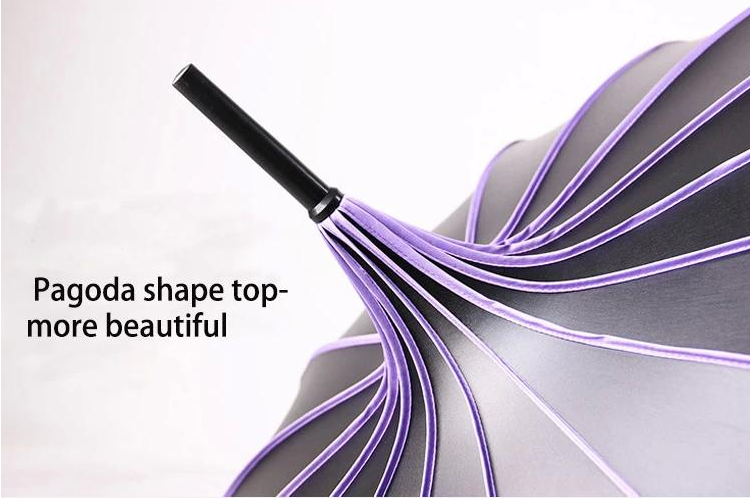

Send Inquire	Please click here to send us your inquiry
Product Name	umbrella
Size	25"*16K
Fabric	Polyester
Frame	Steel
Packing Weight:	17kg/40PCS
Packing Size:	88*28*25CM/40PCS
Size:	108*85*89CM/PC
Weight:	0.4KG/PC
Sample time	3-7 days
lead time	10-35 days after confirming the order
Payment Terms	L/C, T/T,Western Union
Trade Terms	EXW, FOB(Ningbo, shanghai)

Product Details

Durable Ribs

Leather handle, more texture

Pagoda shape top-
more beautiful

Flexible umbrella tail ribs,
glassfiber material, make
umbrella stronger

Product Size