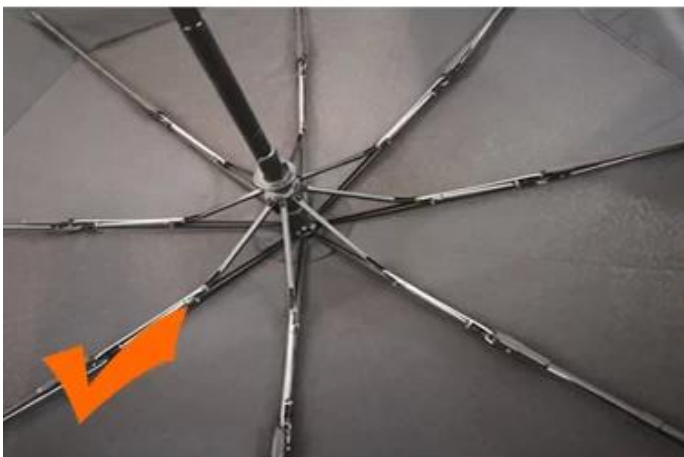

WHY CHOOSE US?

S***
FR

★★★★★

Ships From: China Logistics: TNT

I really like this umbrella. It is sturdy, it can be opened or closed with just a press. And more importantly, almost instant dry by just shaking.

24 Dec 2018 02:24

K***
ES

★★★★★

Color: Black Ships From: China Logistics: TNT

One the metals/ribs broke after one day of use, with just light rain no wind. Very disappointing!

24 Dec 2018 02:24

ours

others

bedrijfsinformatie

Over ons Lotus Umbrella:

Shaoxing Lotus Umbrella Co., Ltd is een professionele fabrikant van Amberla in de provincie Zhejiang, China. We werken al ongeveer 19 jaar op dit gebied en we bieden een verscheidenheid aan op maat gemaakte paraplu's, waaronder tijd, verschillende maten, stofstijlen en kleuren van paraplu's, kinderen, paraplu's,