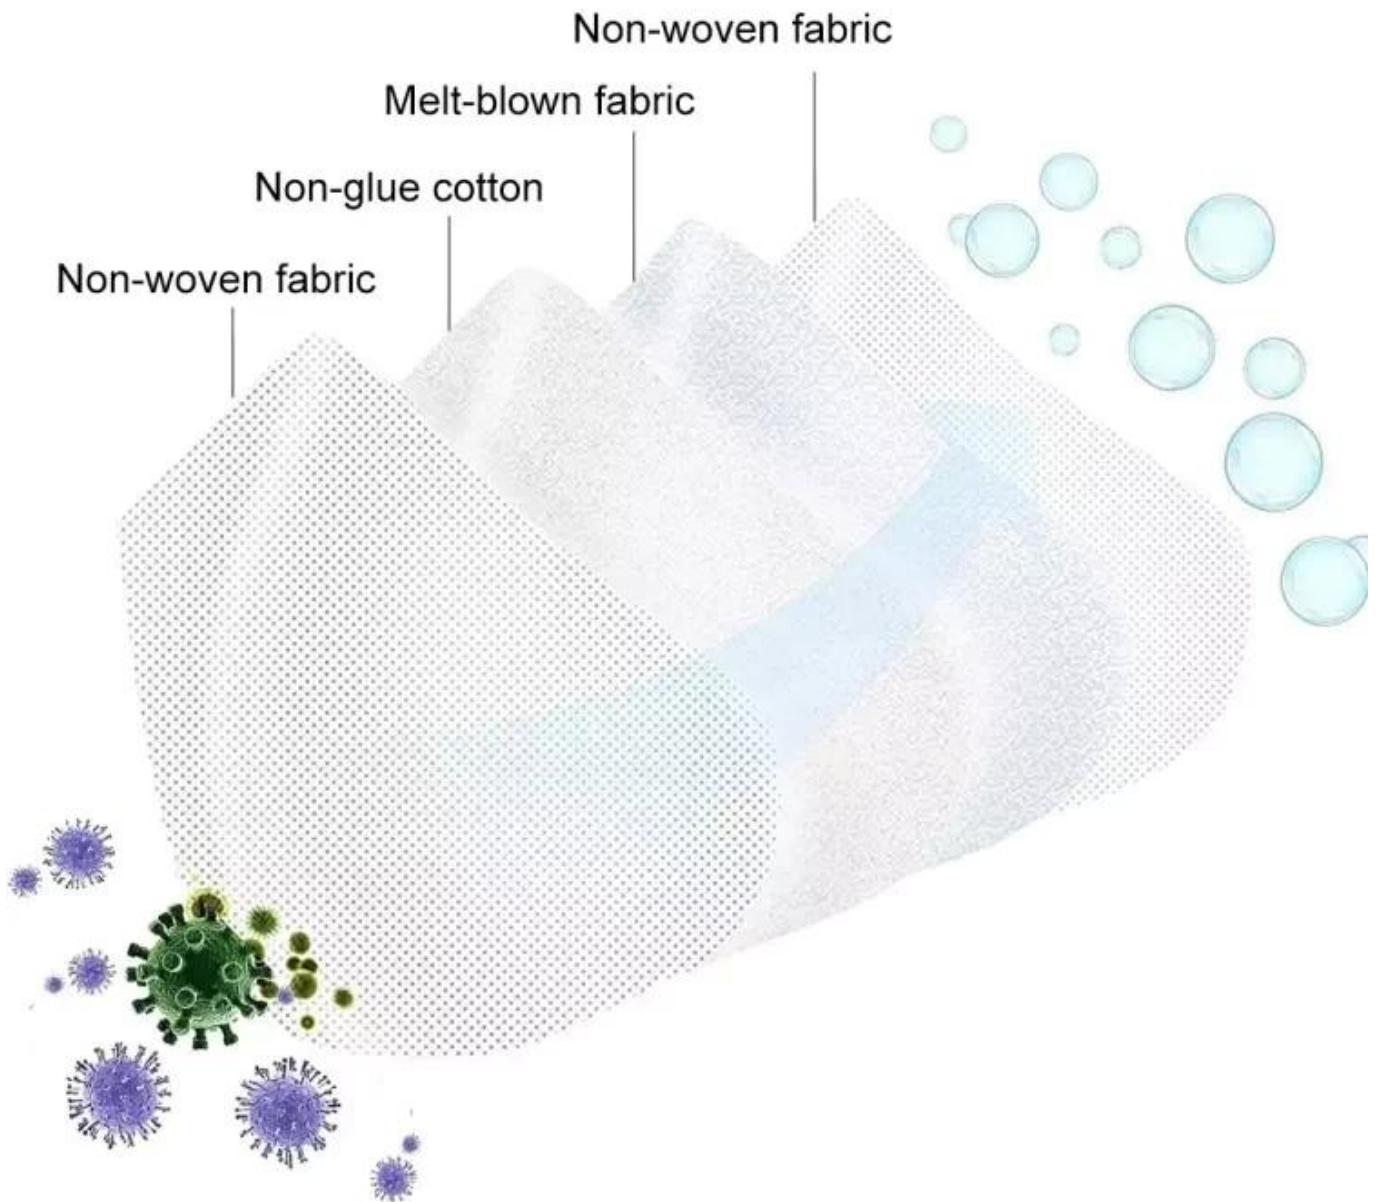

Nieuwe collectie niet-geweven wegwerp gezichtsmasker oorlus KN95

KN95

Low resistance, High Breathability, Free Breathing

Uniform surface, densely covered air holes, comfortable and breathable, designed to fit the shape of the face, protect more comprehensive.

Fits perfectly
to the chin

Dimensional cut

Widen earband

Adjustable
nose clip

4 Layers of protection

korting

Seller Discount
On all products

Time left until promotion ends: 7d 0h 0m