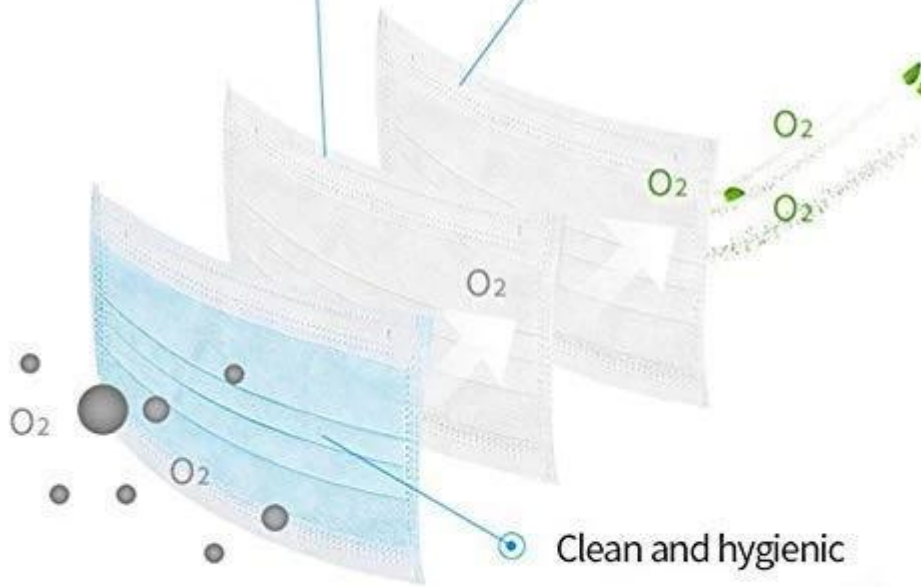

Nonwoven anti-virus wegwerp opvouwbaar half gezichtsmasker voor medisch zelfgebruik

Non-woven fabric

3-layer protective mask

Non-woven fabric

3-layer protective mask

Soft Fabric

Non-woven fabric, moisture-proof, breathable, non-toxic, non irritating, soft and comfortable

Ear Band Design

Easy to use and easy to carry

HOW TO USE:

-  1. Pull an extend the mask with two hands and be sure the nose clip is upward.
-  2. Hold the mask on the face and pull the elastic band to the ears.
-  3. Press the nose clip to fit the shape of the nose.
-  4. Do not reuse.

shipment

PRODUCTION PROCEDURES

1. EDGE STITCH

2. CUT FABRIC

3. SEWING

4. TIP ASSEMBLY

5. SEW UP

6. QUALITY CHECK