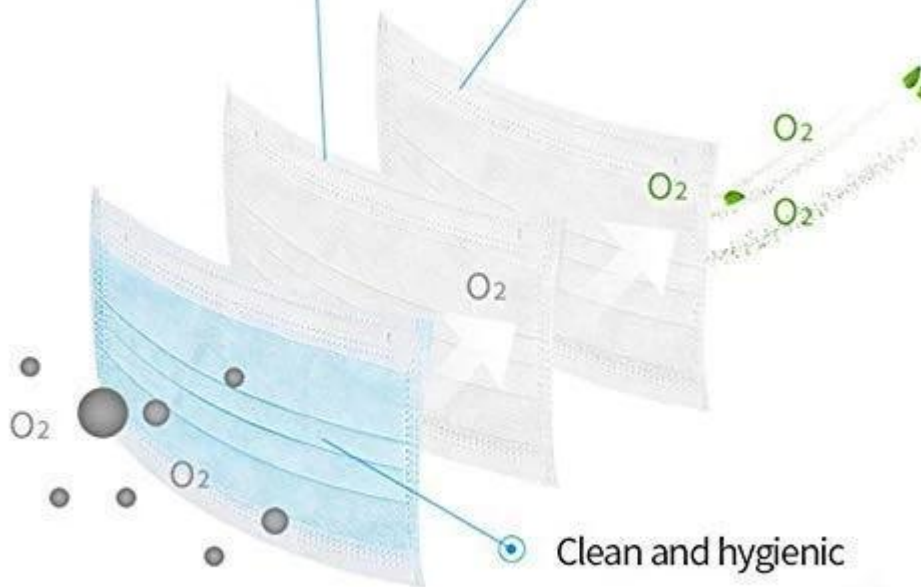

Nonwoven anti-virus wegwerp opvouwbaar half gezichtsmasker voor medisch zelfgebruik

Non-woven fabric

3-layer protective mask

Non-woven fabric

3-layer protective mask

Soft Fabric

Non-woven fabric, moisture-proof, breathable, non-toxic, non irritating, soft and comfortable

Ear Band Design

Easy to use and easy to carry

HOW TO USE:

-  1. Pull an extend the mask with two hands and be sure the nose clip is upward.
-  2. Hold the mask on the face and pull the elastic band to the ears.
-  3. Press the nose clip to fit the shape of the nose.
-  4. Do not reuse.

shipment

PRODUCTION PROCEDURES

1. EDGE STITCH

2. CUT FABRIC

3. SEWING

4. TIP ASSEMBLY

5. SEW UP

6. QUALITY CHECK