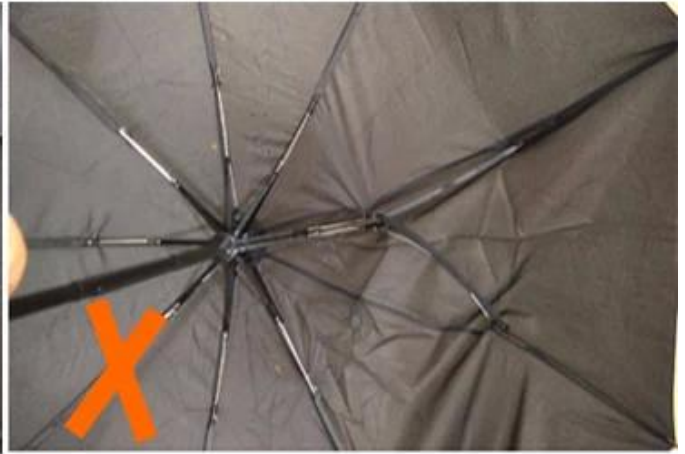

24 Dec 2018 02:24

K***
ES

★★★★★

Color: Black Ships From: China Logistics: TNT

One the metals/ribs broke after one day of use, with just light rain no wind. Very disappointing!

24 Dec 2018 02:24

ours

others