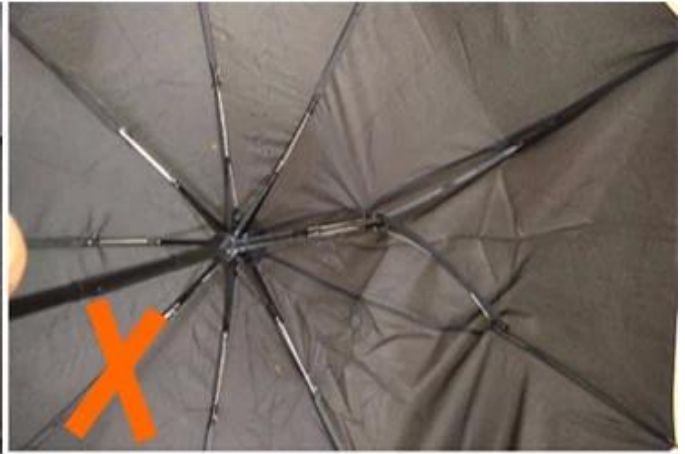

WHY CHOOSE US?

S***
FR

★★★★★

Ships From: China Logistics: TNT

I really like this umbrella. It is sturdy, it can be opened or closed with just a press. And more importantly, almost instant dry by just shaking.

24 Dec 2018 02:24

K***
ES

★☆☆☆☆

Color: Black Ships From: China Logistics: TNT

One the metals/ribs broke after one day of use, with just light rain no wind. Very disappointing!

24 Dec 2018 02:24

ours

others

bedrijfsinformatie