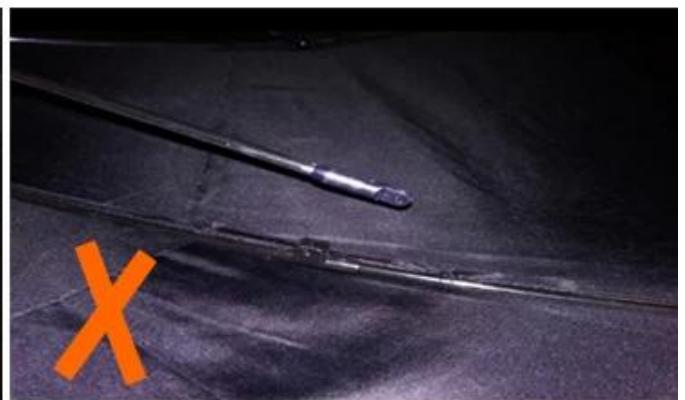

bedrijfsinformatie