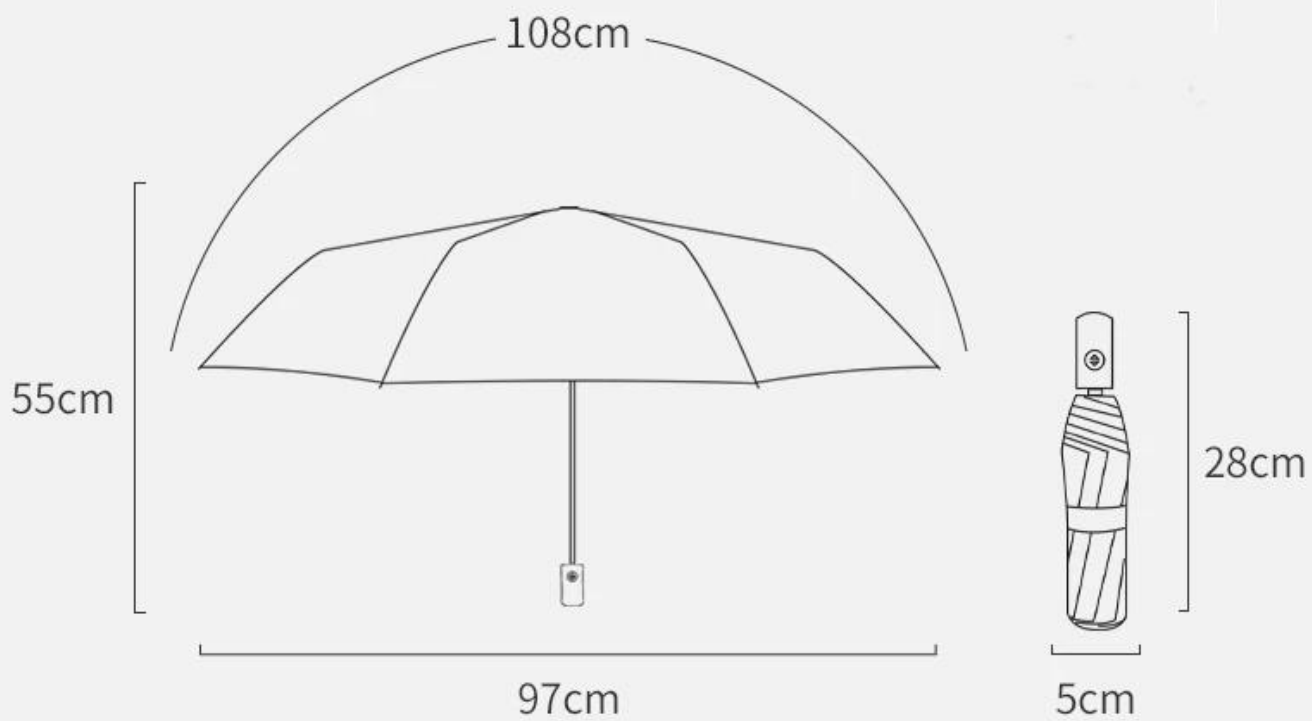

item	value
Open Diameter	97cm
Brand Name	Lotus-umbrella
Fabric	190T Pongee Fabric
Frame	Metal Frame
Packing Size	58*30*22cm
Weight	360g/pc

Product Size

Details