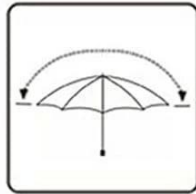

# Upgrade of Invert Umbrella

**Shorter for Easy Carry and Store**

**More Convenient to Open and Close**

41 inch

46 inch

12.6 inch

13.6 oz

8 ribs