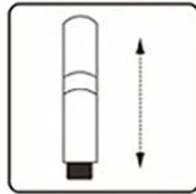

# Upgrade of Invert Umbrella

**Shorter for Easy Carry and Store**

**More Convenient to Open and Close**

41 inch

46 inch

12.6 inch

13.6 oz

8 ribs