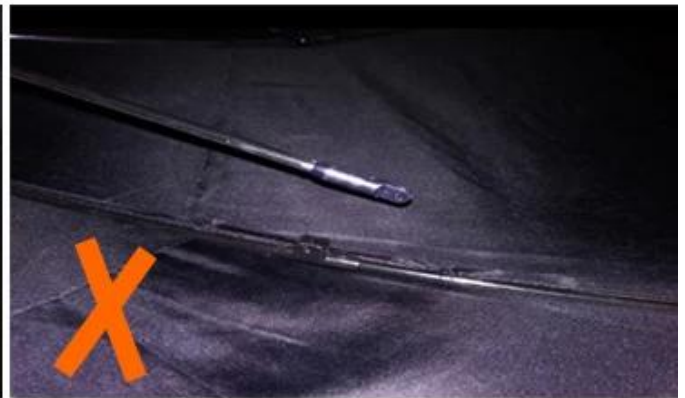

24 Dec 2018 02:24

K***
ES

★☆☆☆☆

Color: Black Ships From: China Logistics: TNT

One the metals/ribs broke after one day of use, with just light rain
no wind. Very disappointing!

24 Dec 2018 02:24

ours

others