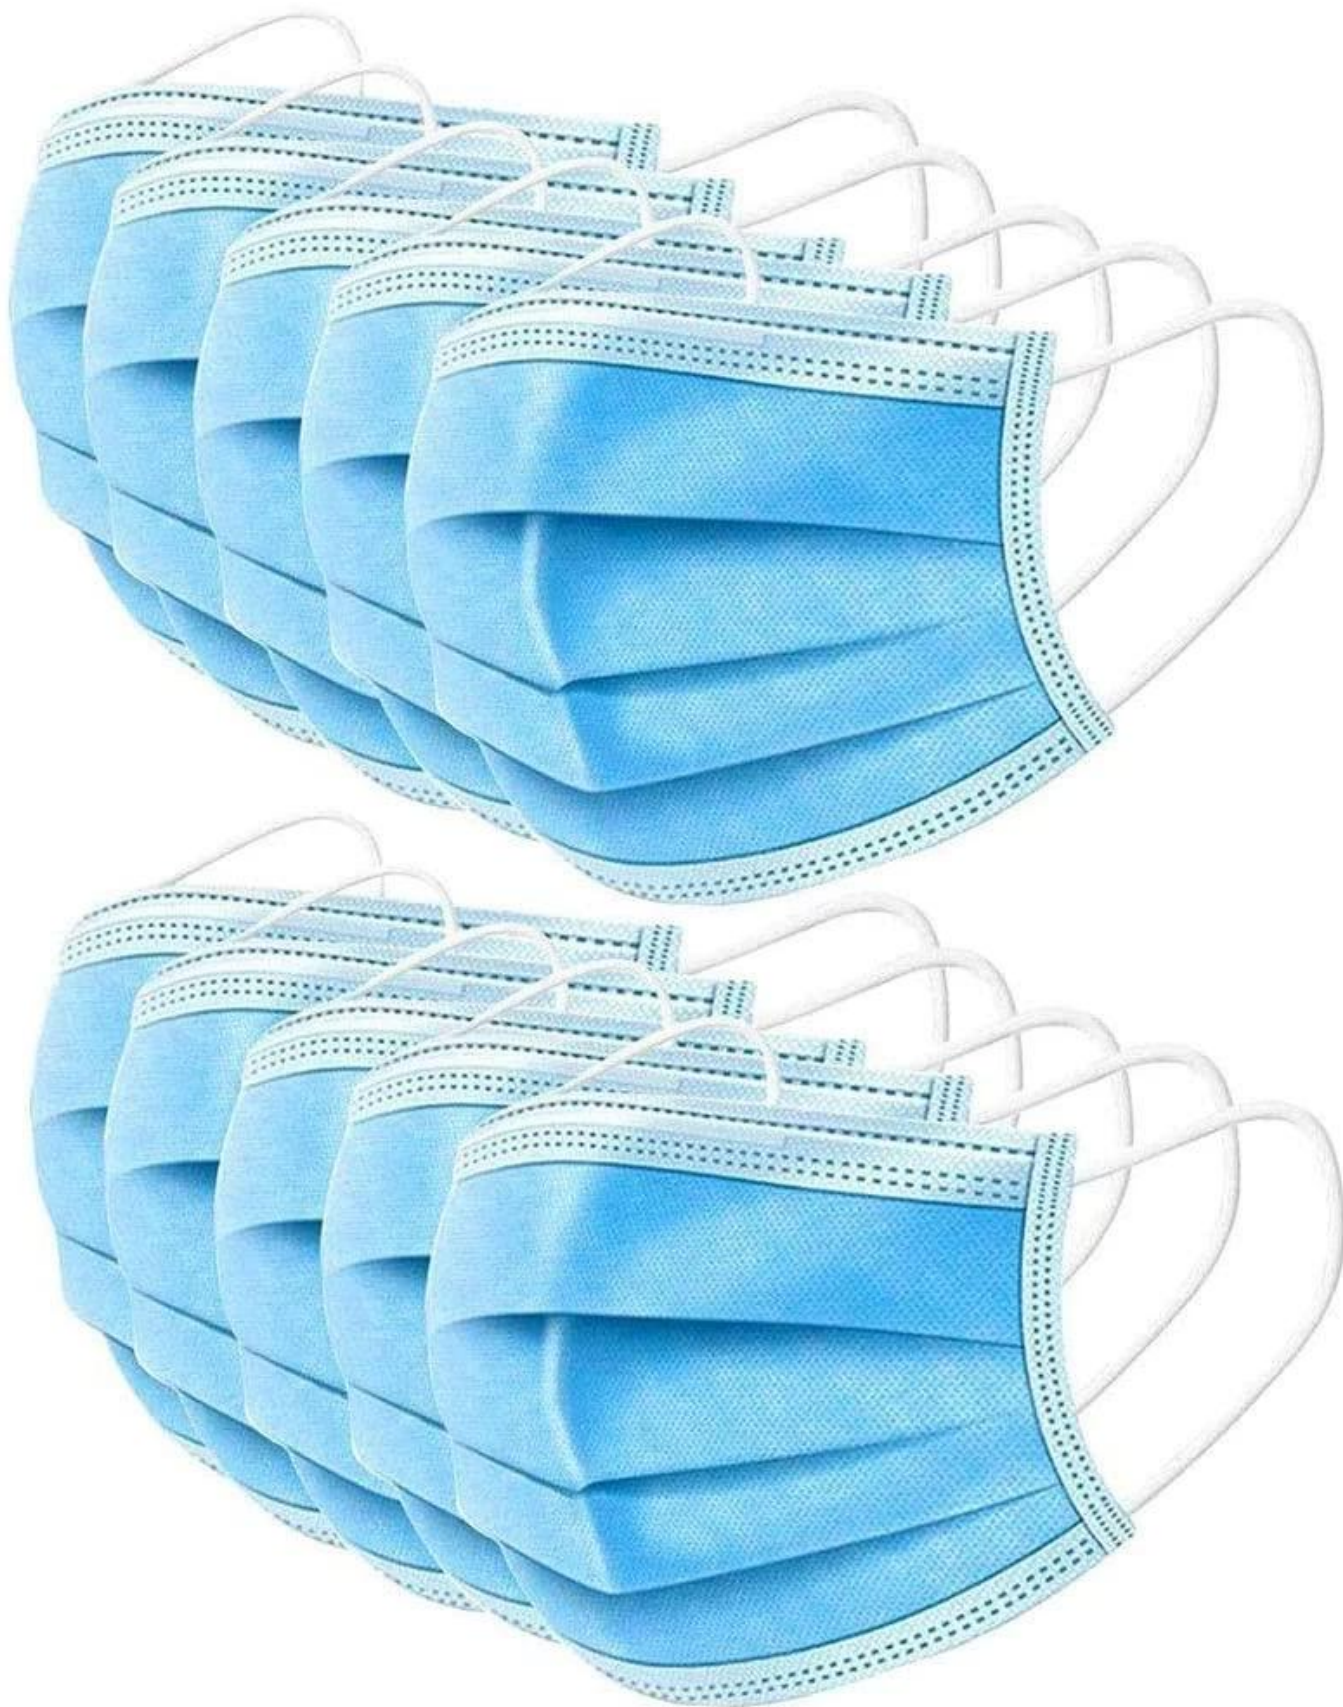

FDA CE wegwerp gezichtsmasker - 3-laags maskers met comfortabele oorlus

Soft Fabric

Non-woven fabric, moisture-proof, breathable, non-toxic, non irritating, soft and comfortable

Ear Band Design

Easy to use and easy to carry

3-layer of Defense

PP non-woven fabric

Polypropylene melt-blown non-woven fabric

PP non-woven fabric

korting

Seller Discount
On all products

Time left until promotion ends: 7d 0h 0m

[Shop Now](#) ▶