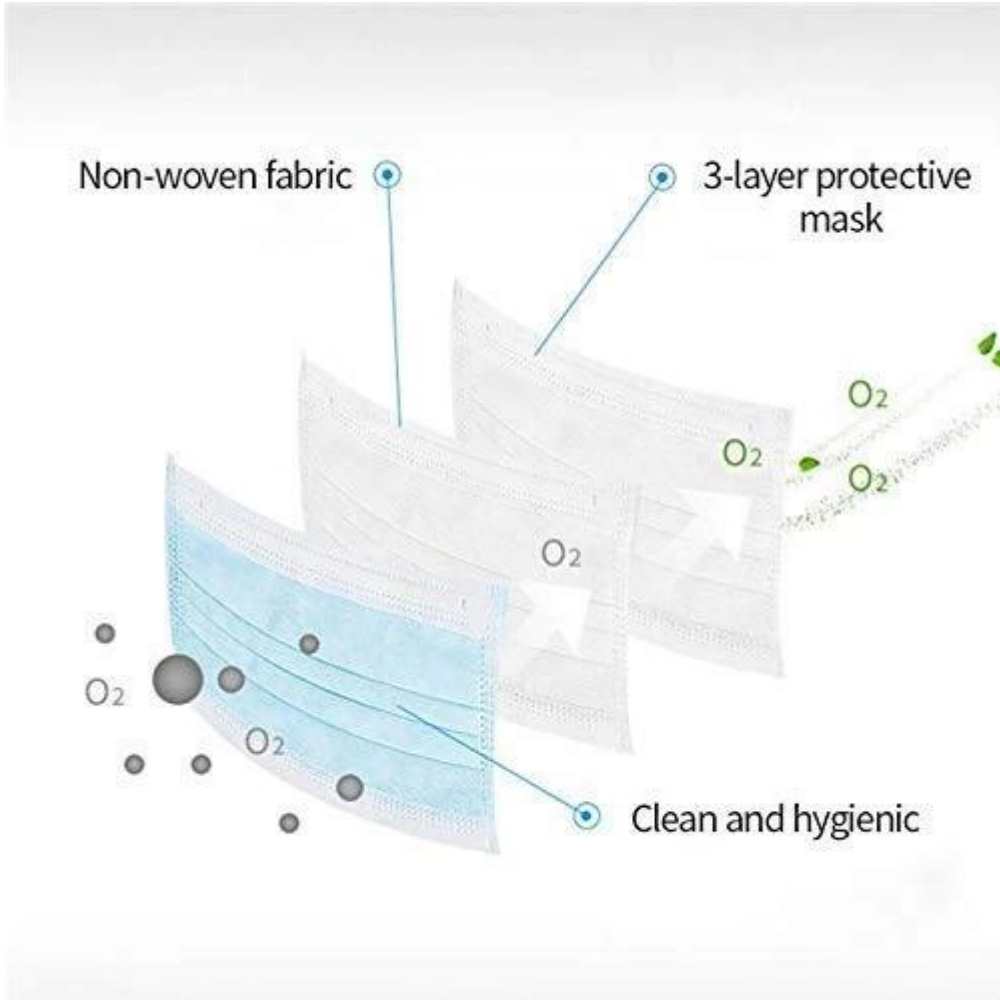

FDA CE wegwerp gezichtsmasker - 3-laags maskers met comfortabele oorlus

Soft Fabric

Non-woven fabric, moisture-proof, breathable, non-toxic, non irritating, soft and comfortable

Ear Band Design

Easy to use and easy to carry

3-layer of Defense

PP non-woven fabric

Polypropylene melt-blown non-woven fabric

PP non-woven fabric

korting

Seller Discount
On all products

Time left until promotion ends: 7d 0h 0m

[Shop Now](#) ▶