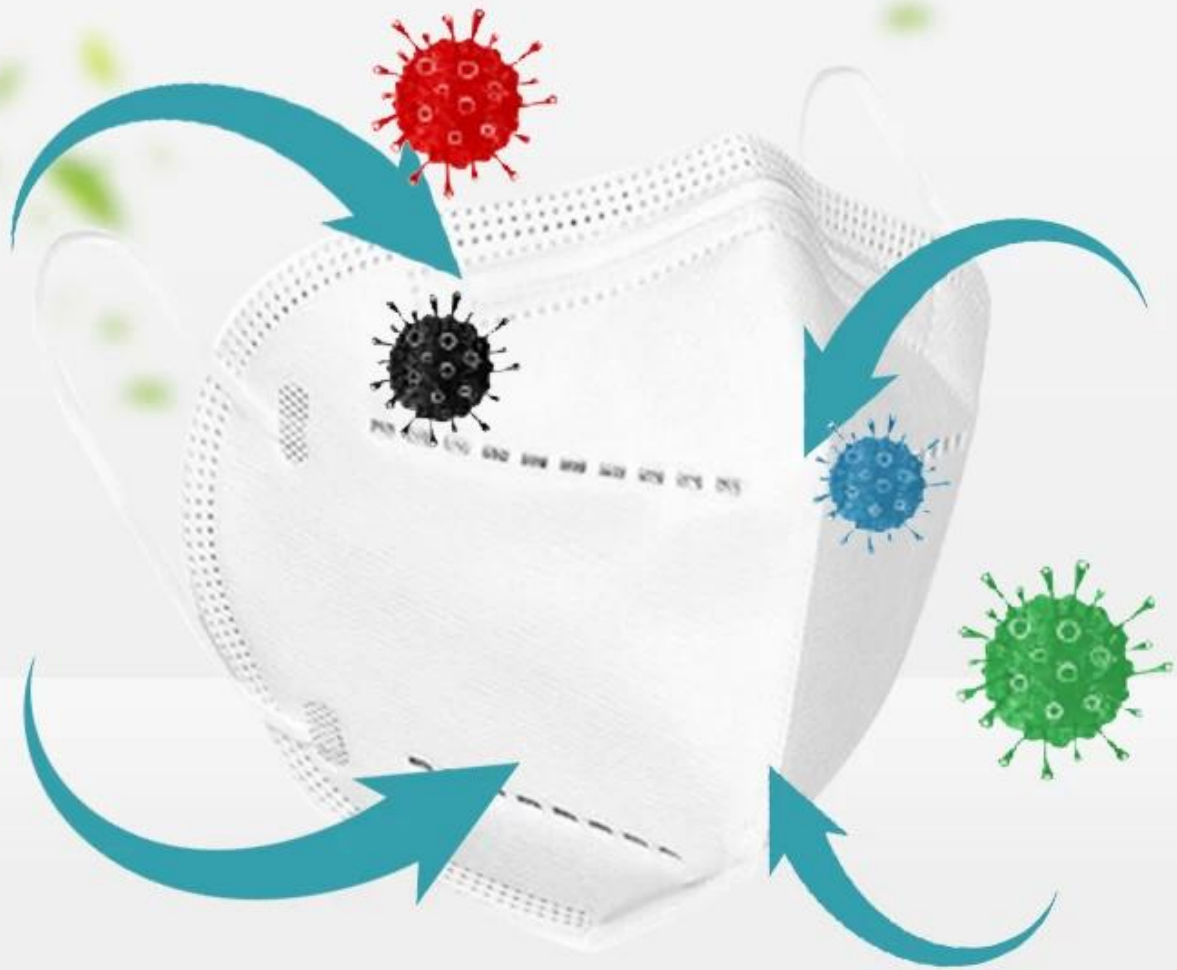

**Earloop Nonwoven kn95 gezichtsmasker Wegwerp koolstoffilter Masker Stof**

# GOOD QUALITY KN95 MASK

# High efficiency filtration

Remove bacteria

Effectively prevent exhaled exhaust gas

Granular layer of activated carbon

Effective control of germs

Waterproof non-woven fabric layer