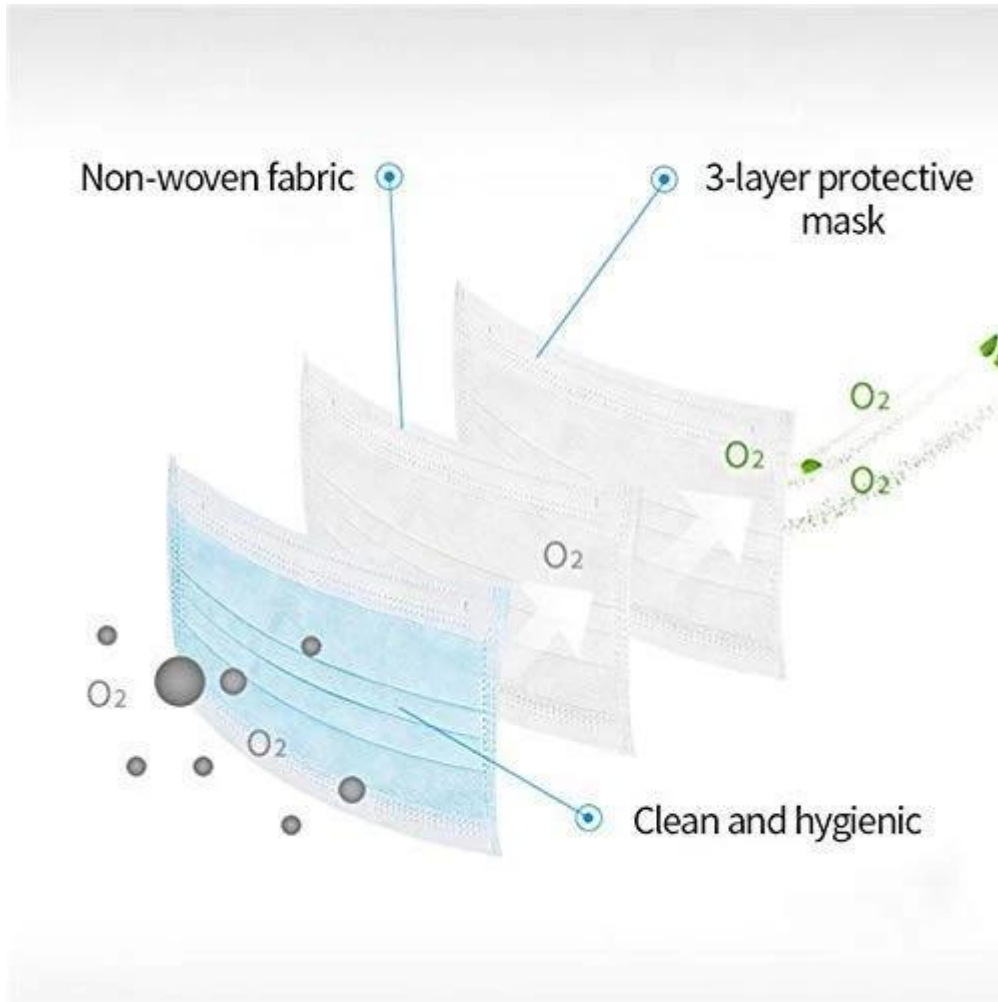

FDA CE wegwerp gezichtsmasker - 3-laags maskers met comfortabele oorlus

Soft Fabric

Non-woven fabric, moisture-proof, breathable, non-toxic, non irritating, soft and comfortable

Ear Band Design

Easy to use and easy to carry

3-layer of Defense

PP non-woven fabric

Polypropylene melt-blown non-woven fabric

PP non-woven fabric

korting

Seller Discount
On all products

Time left until promotion ends: 7d 0h 0m

[Shop Now](#) ▶

mass production
inspection packing

05

shipment

PRODUCTION PROCEDURES

1. EDGE STITCH

2. CUT FABRIC

3. SEWING

4. TIP ASSEMBLY