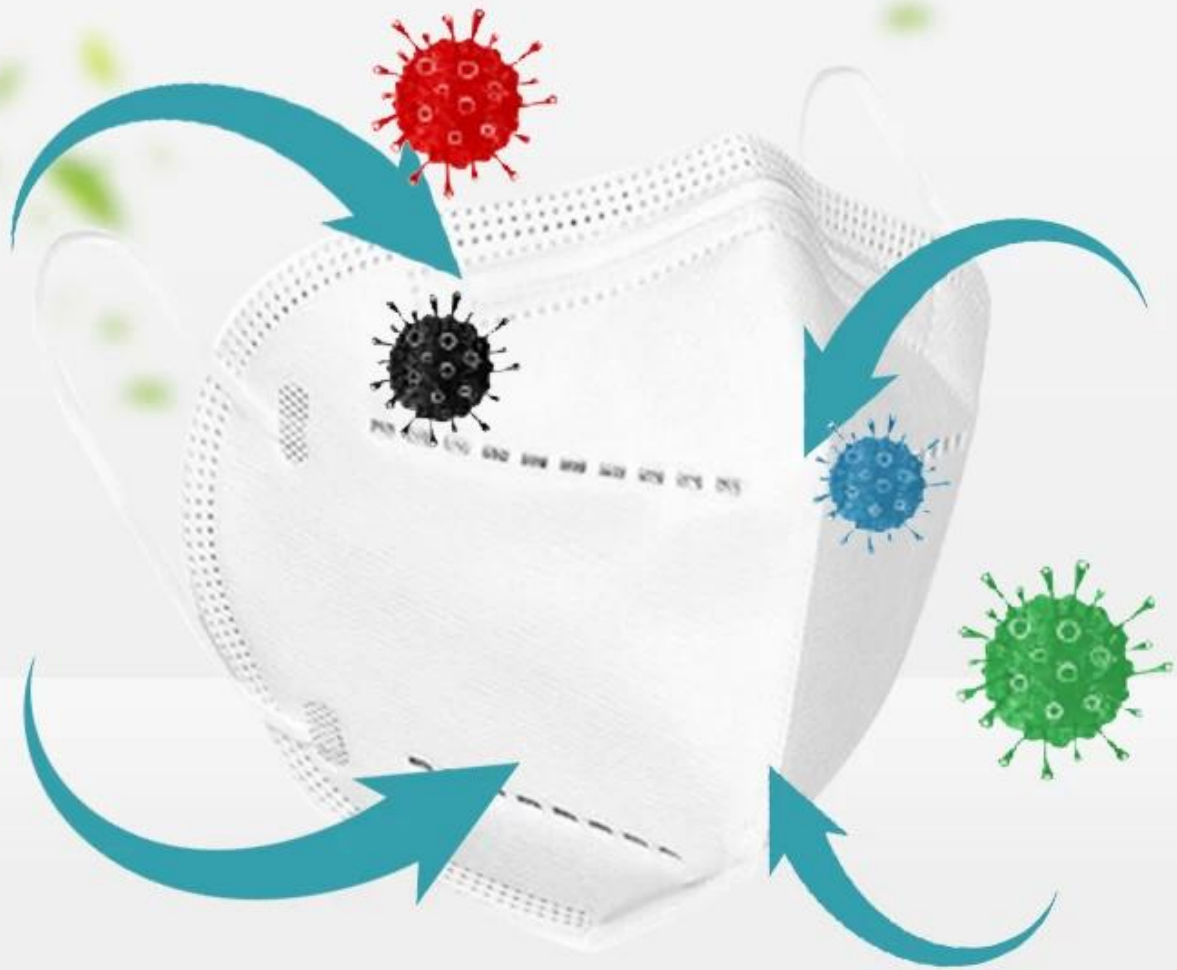

**Wegwerp oorlus Nonwoven kn95 gezichtsmasker Koolstoffilter Masker Stof**

# GOOD QUALITY KN95 MASK

# High efficiency filtration

Remove bacteria

Effectively prevent exhaled exhaust gas

Granular layer of activated carbon

Effective control of germs

Waterproof non-woven fabric layer