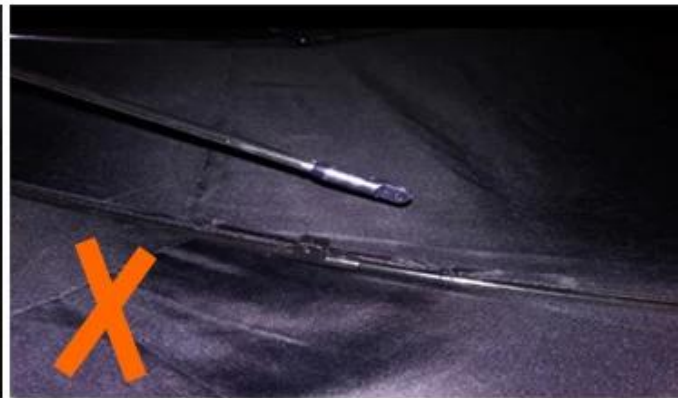

24 Dec 2018 02:24

K\*\*\*  
ES

★☆☆☆☆

Color: Black Ships From: China Logistics: TNT

One the metals/ribs broke after one day of use, with just light rain  
no wind. Very disappointing!

24 Dec 2018 02:24

ours

others