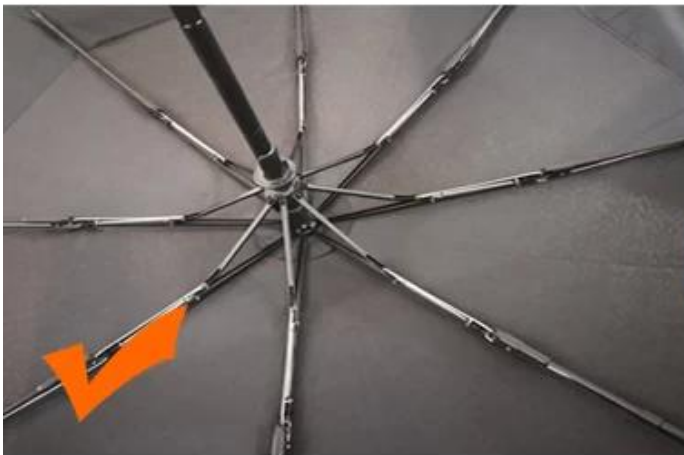

S***
FR

★★★★★

Ships From: China Logistics: TNT

I really like this umbrella. It is sturdy, it can be opened or closed with just a press.
And more importantly, almost instant dry by just shaking.

24 Dec 2018 02:24

K***
ES

★☆☆☆☆

Color: Black Ships From: China Logistics: TNT

One the metals/ribs broke after one day of use, with just light rain
no wind. Very disappointing!

24 Dec 2018 02:24

ours