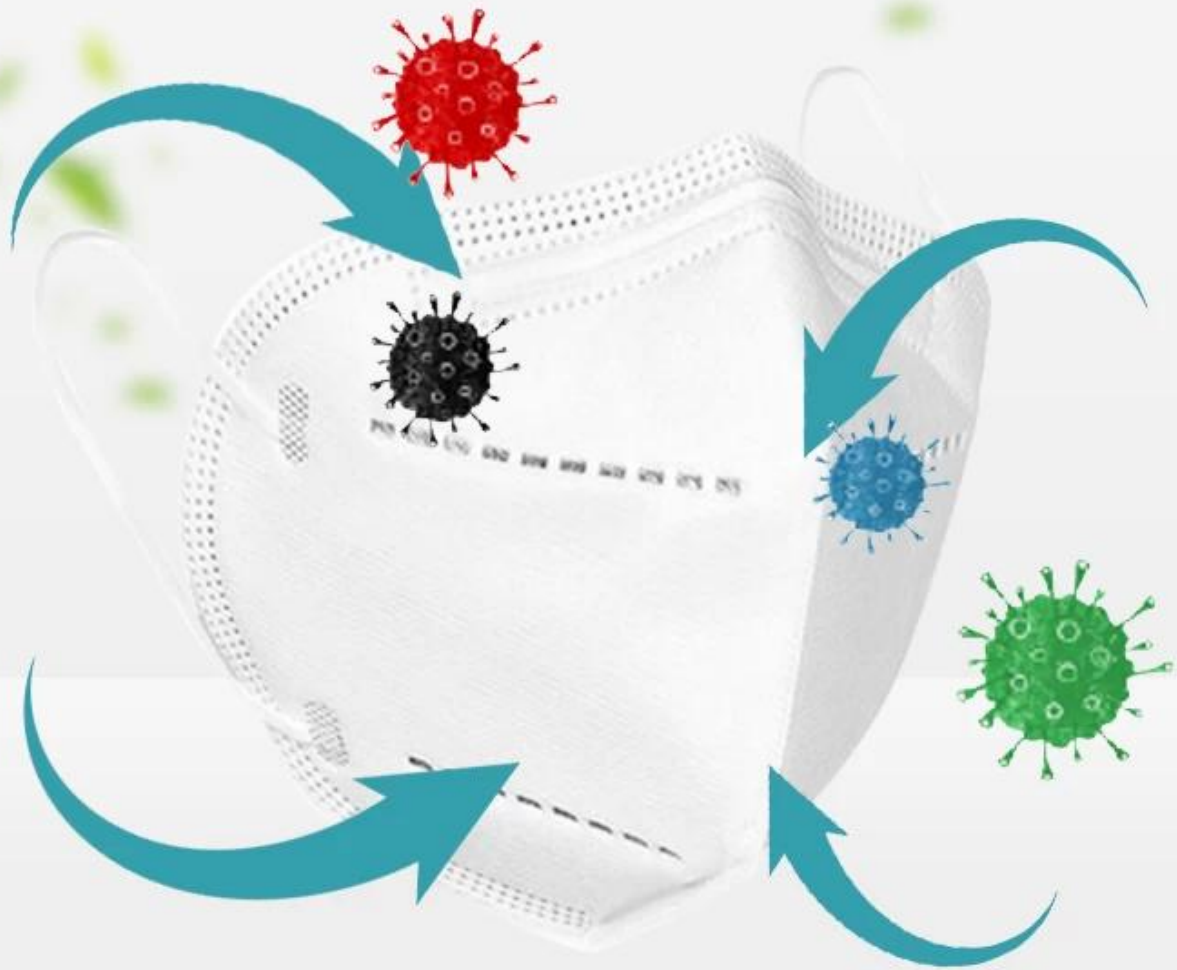

**Diposable Nieuw binnen 50 stuks / zak kn95 bescherming recyclebare
gezichtsmaskers**

GOOD QUALITY KN95 MASK

GOOD QUALITY KN95 MASK

High efficiency filtration

Remove bacteria

Effectively prevent exhaled exhaust gas

Granular layer of activated carbon

Effective control of germs

Waterproof non-woven fabric layer

THIS OUTSIDE-PROTECTOR IS WHAT YOU NEED

Office

Going out

On the plane

To prevent
the virus