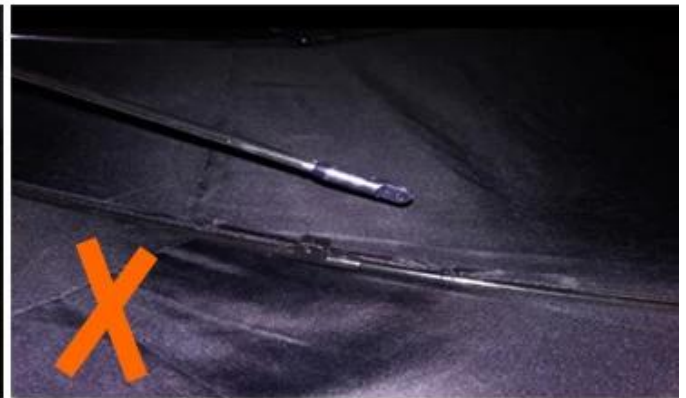

24 Dec 2018 02:24

K***
ES

★☆☆☆☆

Color: Black Ships From: China Logistics: TNT

One the metals/ribs broke after one day of use, with just light rain no wind. Very disappointing!

24 Dec 2018 02:24

ours

others