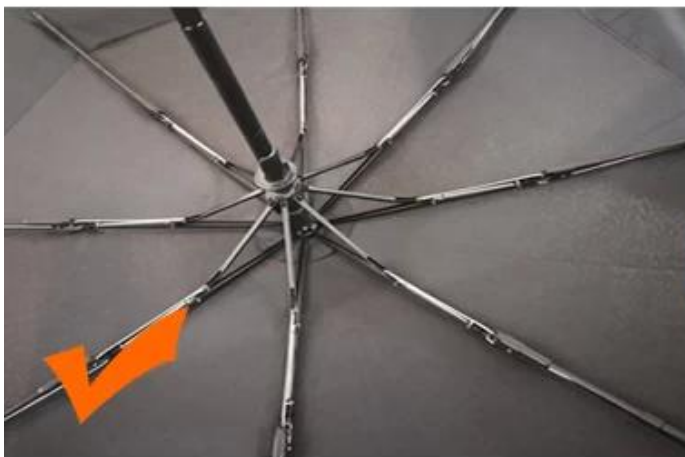

24 Dec 2018 02:24

K***
ES

★☆☆☆☆

Color: Black Ships From: China Logistics: TNT

One the metals/ribs broke after one day of use, with just light rain no wind. Very disappointing!

24 Dec 2018 02:24

ours

others