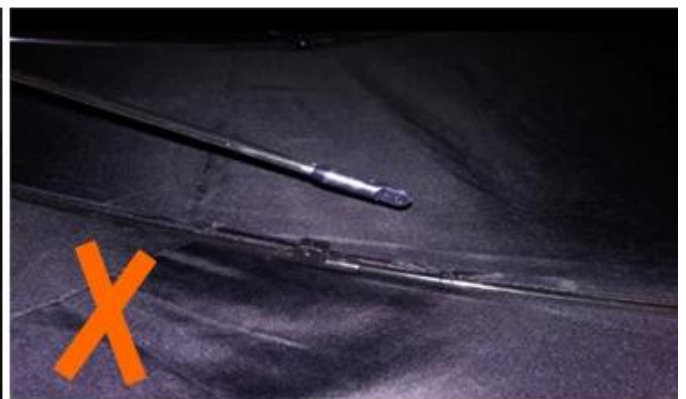

24 Dec 2018 02:24

K***
ES

★☆☆☆☆

Color: Black Ships From: China Logistics: TNT

One the metals/ribs broke after one day of use, with just light rain no wind. Very disappointing!

24 Dec 2018 02:24

ours

others