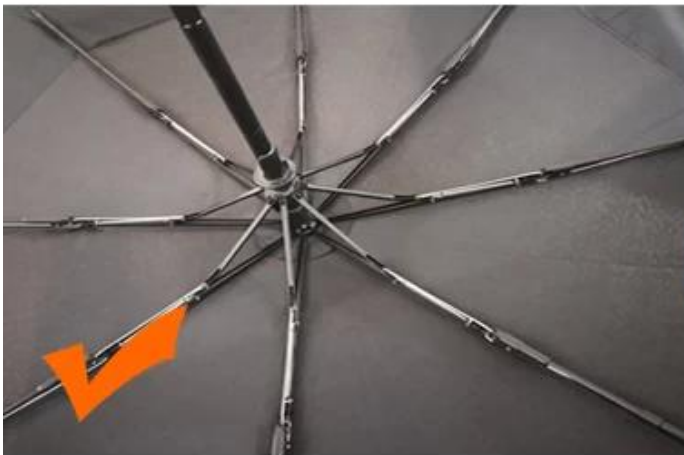

24 Dec 2018 02:24

K***
ES

★☆☆☆☆

Color: Black Ships From: China Logistics: TNT

One the metals/ribs broke after one day of use, with just light rain no wind. Very disappointing!

24 Dec 2018 02:24

ours

others