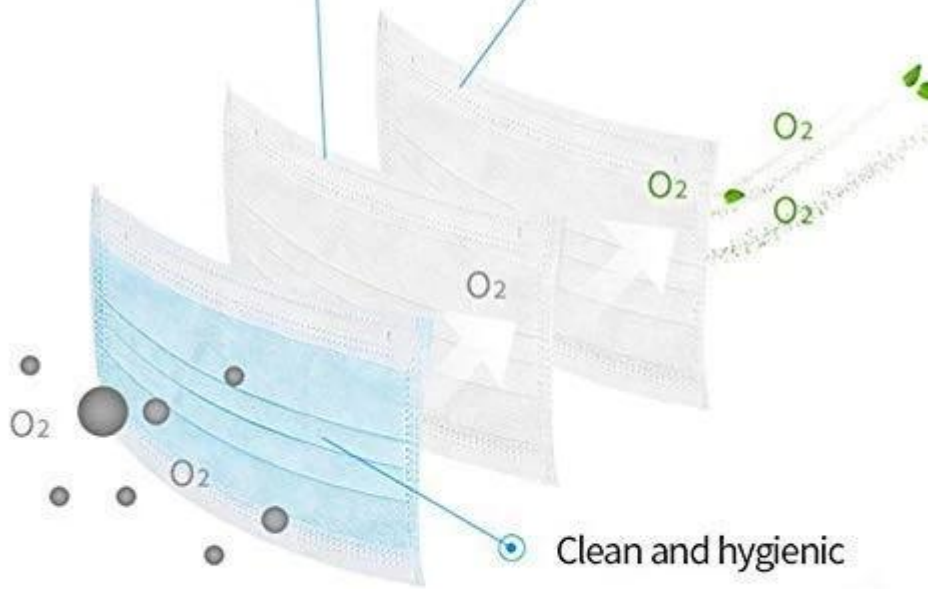

Anti-virus wegwerp niet-geweven opvouwbaar half gezichtsmasker voor medisch zelfgebruik

Non-woven fabric

3-layer protective mask

Non-woven fabric

3-layer protective mask

Soft Fabric

Non-woven fabric, moisture-proof, breathable, non-toxic, non irritating, soft and comfortable

Ear Band Design

Easy to use and easy to carry

HOW TO USE:

-  1. Pull and extend the mask with two hands and be sure the nose clip is upward.
-  2. Hold the mask on the face and pull the elastic band to the ears.
-  3. Press the nose clip to fit the shape of the nose.
-  4. Do not reuse.

shipment

PRODUCTION PROCEDURES

1. EDGE STITCH

2. CUT FABRIC

3. SEWING

4. TIP ASSEMBLY

5. SEW UP

6. QUALITY CHECK