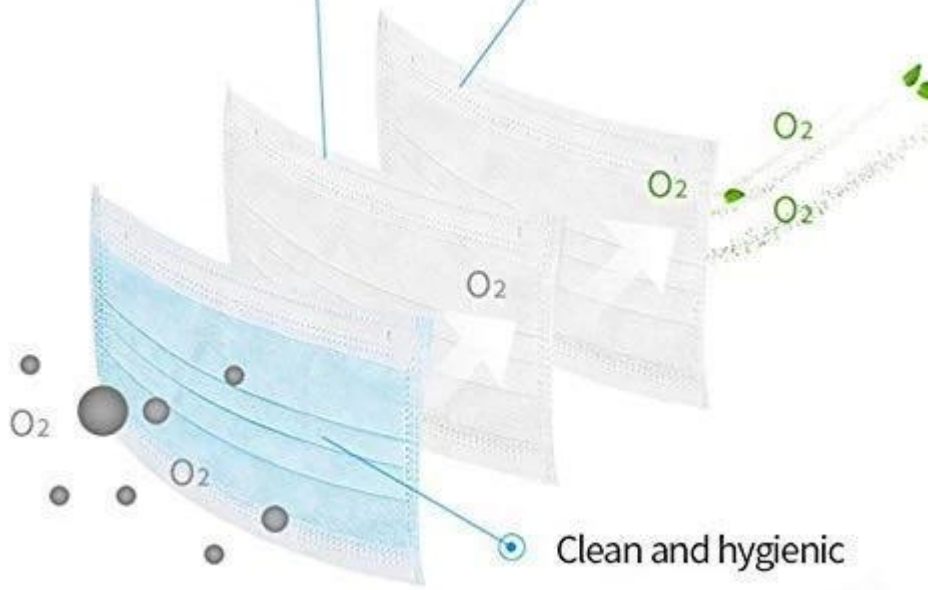

Anti-virus wegwerp niet-geweven opvouwbaar half gezichtsmasker voor medisch zelfgebruik

Non-woven fabric

3-layer protective mask

Non-woven fabric

3-layer protective mask

Soft Fabric

Non-woven fabric, moisture-proof, breathable, non-toxic, non irritating, soft and comfortable

Ear Band Design

Easy to use and easy to carry

HOW TO USE:

-  1. Pull and extend the mask with two hands and be sure the nose clip is upward.
-  2. Hold the mask on the face and pull the elastic band to the ears.
-  3. Press the nose clip to fit the shape of the nose.
-  4. Do not reuse.

shipment

PRODUCTION PROCEDURES

1. EDGE STITCH

2. CUT FABRIC

3. SEWING

4. TIP ASSEMBLY

5. SEW UP

6. QUALITY CHECK