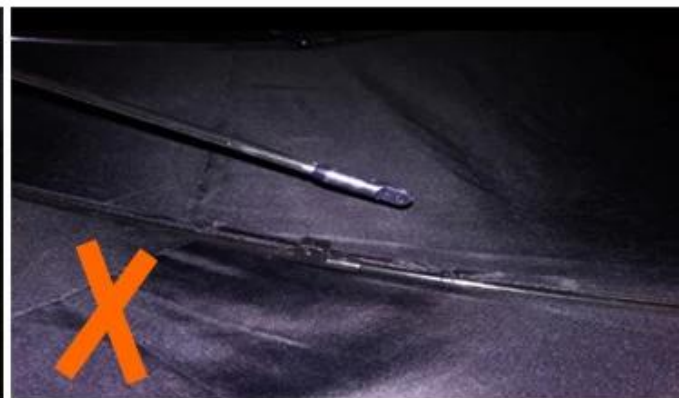

24 Dec 2018 02:24

K\*\*\*  
ES

★★★★★

Color: Black Ships From: China Logistics: TNT

One the metals/ribs broke after one day of use, with just light rain no wind. Very disappointing!

24 Dec 2018 02:24

ours

others