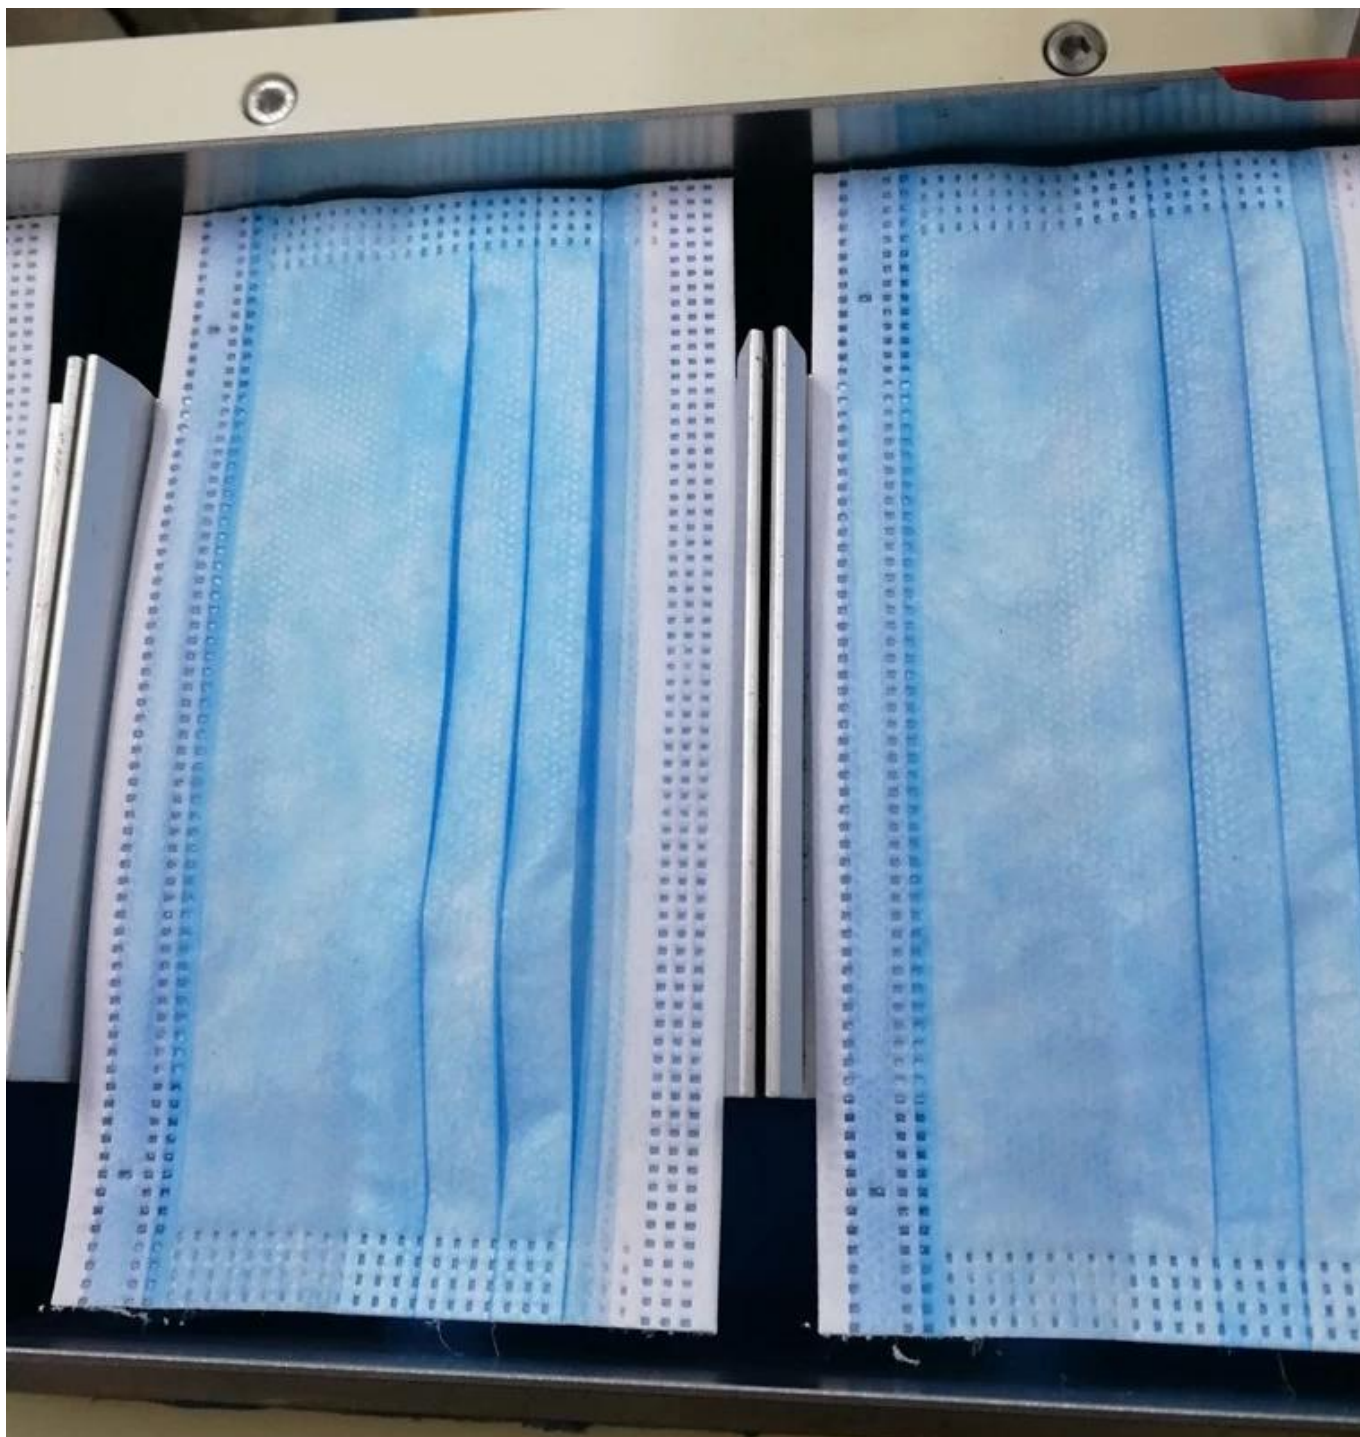

**CE FDA gecertificeerd 3-laags non-woven wegwerp beschermend gezichtsmasker met filter**

# 3 Layers

**Skin-friendly composite fiber**

**High density filter layer**

**Non-woven fabric**

# How to wear a mask correctly ?

Distinguish the front and back of the mask and up and down, then wash your hands

Note: The part with the metal strip should be above the mask

After wearing the mask , squeeze the metal strips on both sides of the bridge of the nose.

## PRODUCTION PROCEDURES

1. EDGE STITCH

2. CUT FABRIC

3. SEWING

4. TIP ASSEMBLY

5. SEW UP

6. QUALITY CHECK