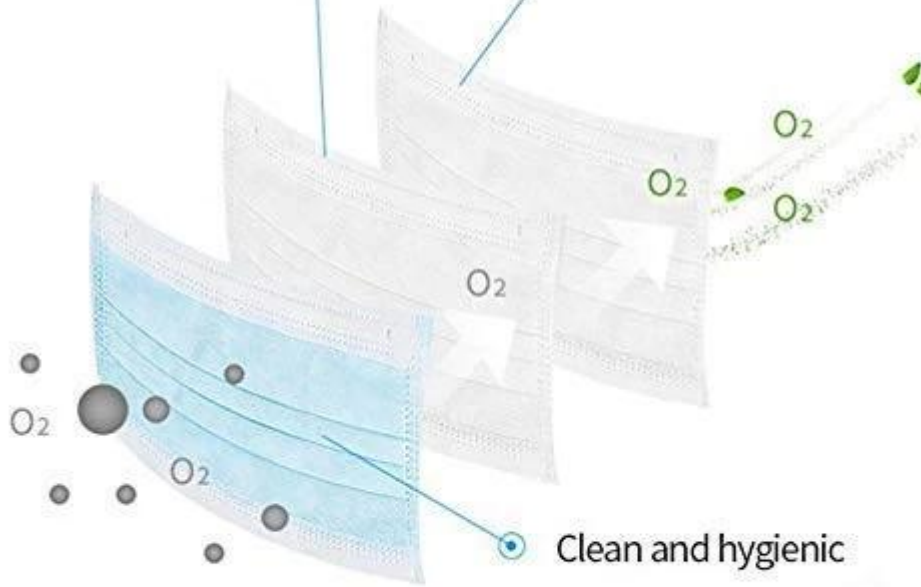

3-laags FDA CE wegwerp gezicht met comfortabele oorlus

Non-woven fabric

3-layer protective mask

Non-woven fabric

3-layer protective mask

Soft Fabric

Non-woven fabric, moisture-proof, breathable, non-toxic, non irritating, soft and comfortable

Ear Band Design

Easy to use and easy to carry

HOW TO USE:

-  1. Pull an extend the mask with two hands and be sure the nose clip is upward.
-  2. Hold the mask on the face and pull the elastic band to the ears.
-  3. Press the nose clip to fit the shape of the nose.
-  4. Do not reuse.

shipment

PRODUCTION PROCEDURES

1. EDGE STITCH

2. CUT FABRIC

3. SEWING

4. TIP ASSEMBLY

5. SEW UP

6. QUALITY CHECK