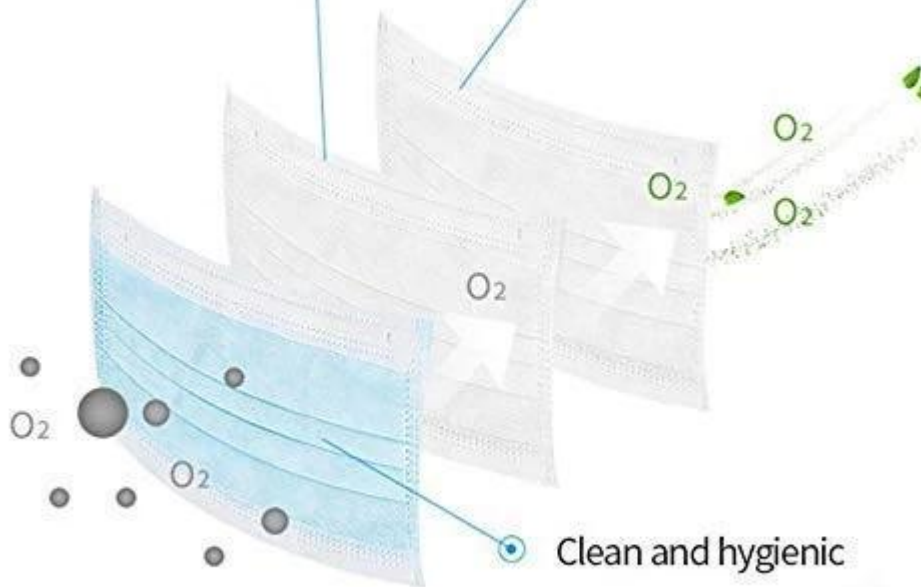

3-laags FDA CE wegwerp gezicht met comfortabele oorlus

Non-woven fabric

3-layer protective mask

Non-woven fabric

3-layer protective mask

Soft Fabric

Non-woven fabric, moisture-proof, breathable, non-toxic, non irritating, soft and comfortable

Ear Band Design

Easy to use and easy to carry

HOW TO USE:

-  1. Pull an extend the mask with two hands and be sure the nose clip is upward.
-  2. Hold the mask on the face and pull the elastic band to the ears.
-  3. Press the nose clip to fit the shape of the nose.
-  4. Do not reuse.

shipment

PRODUCTION PROCEDURES

1. EDGE STITCH

2. CUT FABRIC

3. SEWING

4. TIP ASSEMBLY

5. SEW UP

6. QUALITY CHECK