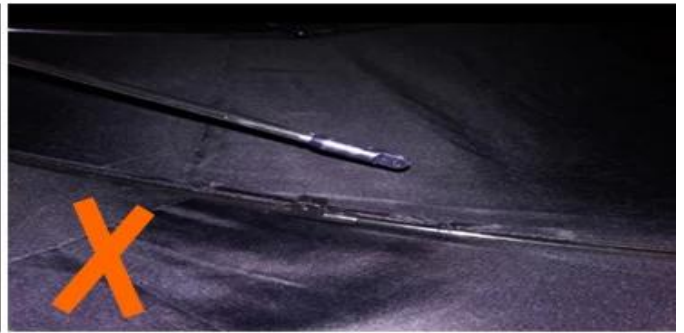

24 Dec 2018 02:24

K***t
ES

★★★★☆

Color: Black Ships From: China Logistics: TNT

One the metals/ribs broke after one day of use, with just light rain no wind. Very disappointing!

24 Dec 2018 02:24

ours

others