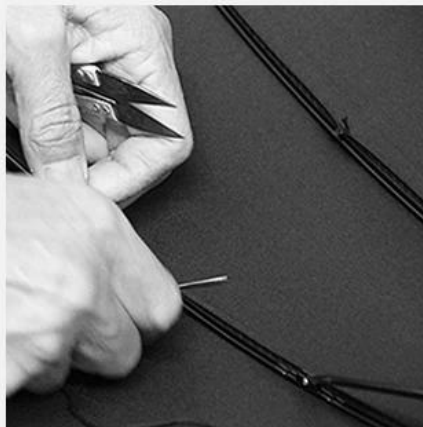

## PRODUCTION PROCEDURES

1. EDGE STITCH

2. CUT FABRIC

3. SEWING

4. TIP ASSEMBLY

5. SEW UP

6. QUALITY CHECK

ETD : 25-35