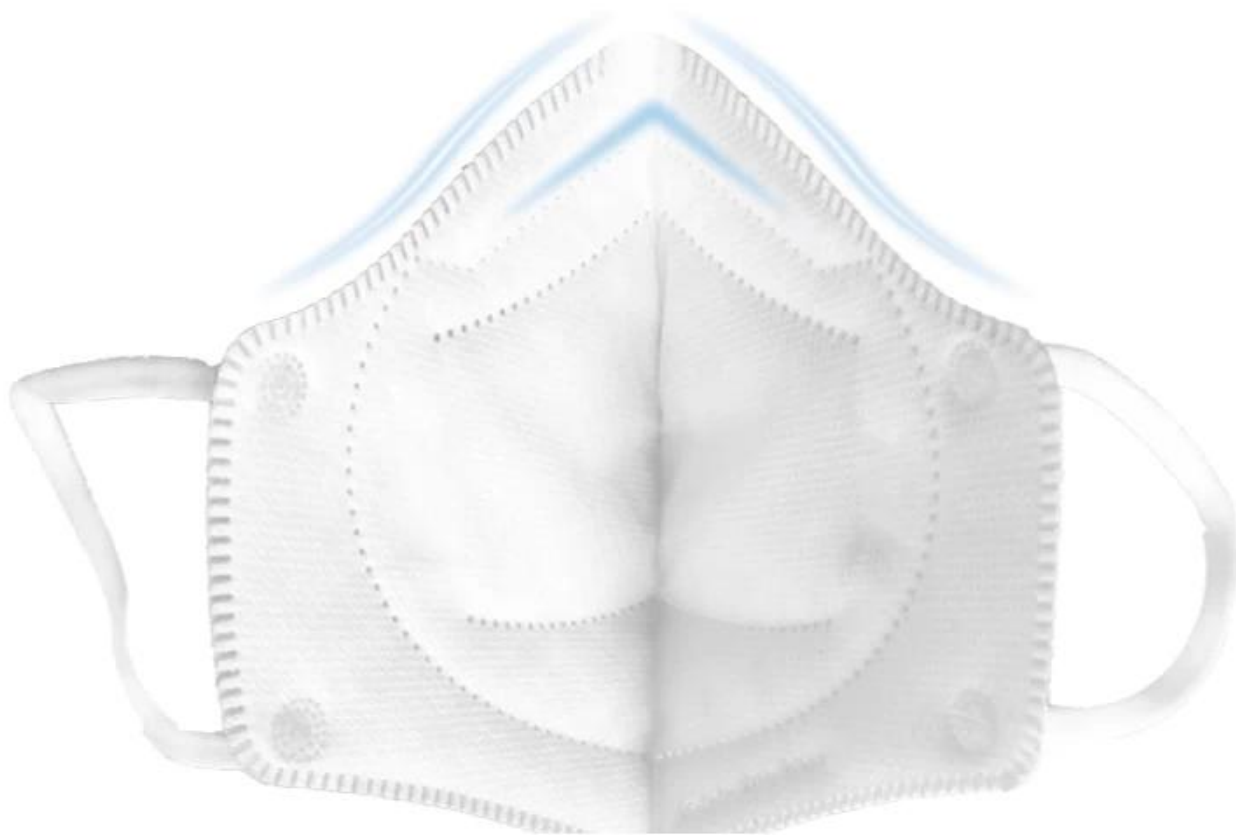

# SEAMLESS FIT FOR SECURITY

**ADJUSTABLE  
BRIDGE OF NOSE**

—  
Fit a variety

**3D SOLID  
ARC DESIGN**

—  
Smooth breathing

# 4Floor

Filter protection

**4 HEAVY PROTECTION AND HEALTH PROTECTION**