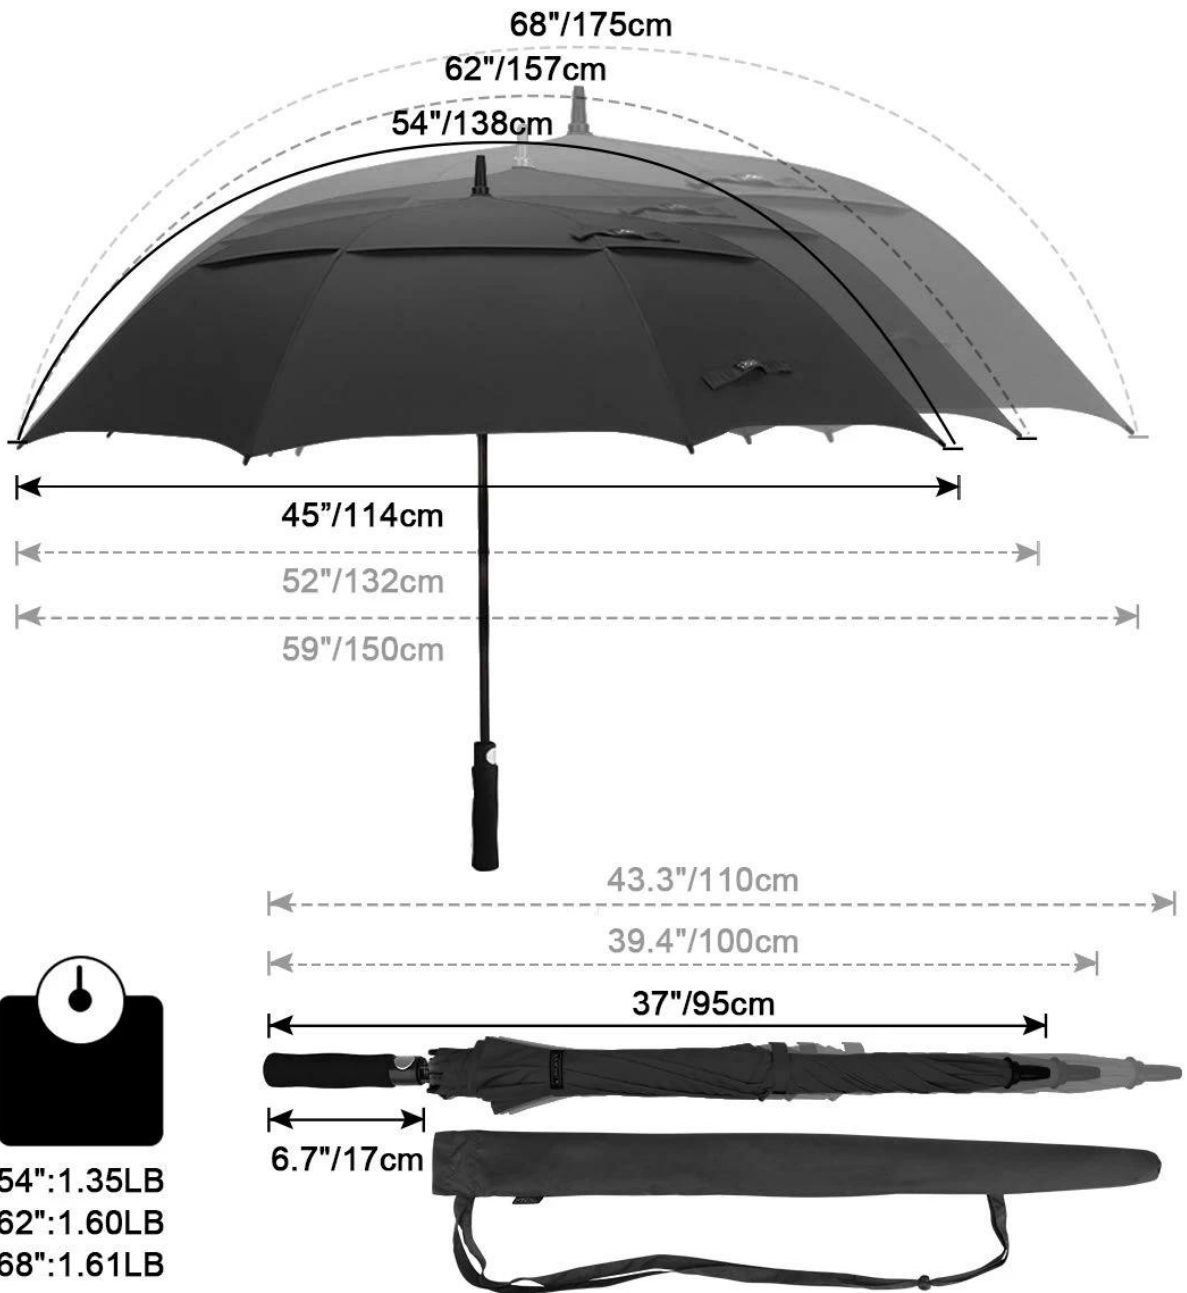

item	value
Name	Golf umbrella
Size	30"*8K
Weight	1kg
Fabric	190T Pongee Fabric
Frame	Fiberglass Ribs
Logo	Customized Logo Supported
Keywords	Golf Umbrella Windproof
Packing Size	105*25*26cm/50pcs
Packing Weight	28kg/50pcs
OEM	Highly Welcomed

## SUPERIOR WINDPROOF

Construction - 8 Resin - Reinforced Fiberglass Ribs,  
it can protect you from strong wind, heavy downpour.

**Water Repellent Fabric**

**Fiberglass Shaft**  
More Lightweight than iron shaft,  
rustless and not easy to bend.

**8 Resin Lotus Honeycomb  
Umbrella Stand**  
Reinforced Fiberglass Ribs, provides  
perfect balance of strength and flexibility  
withstand strong wind, heavy downpour.

**Strong Umbrella Bead**  
Injection technics, molding in  
one, not easy to deformation  
and take off the line.

## Double-canopy design VIRTUALLY WINDPROOF

The double-canopy design creates a vent during where wind can pass through, making the umbrella much easier to handle in harsh conditions.