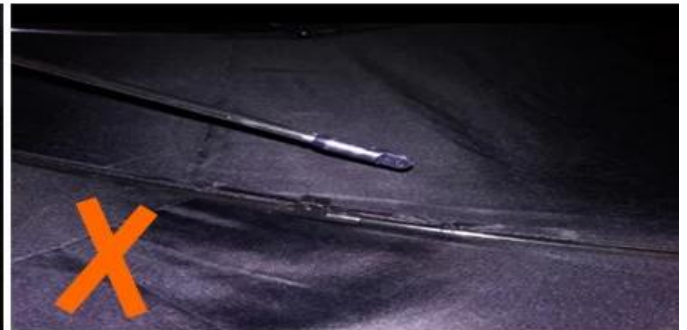

24 Dec 2018 02:24

4\*\*\*  
ES

★★★★☆

Color: Black Ships From: China Logistics: TNT

One the metals/ribs broke after one day of use, with just light rain no wind. Very disappointing!

24 Dec 2018 02:24

ours

others