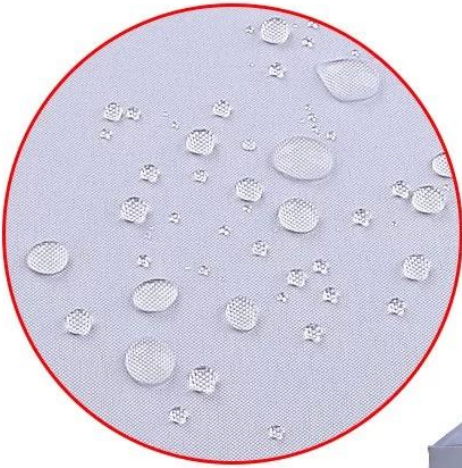

**Seller Discount**  
On all products

Time left until promotion ends: 7d 0h 0m

[Shop Now ▶](#)

All details, please check it as coupon.

☐☐ ☐☐

Item No.	HH-S236
☐☐	30inch * 8 ☐☐
☐☐	Polyster / Pongee / oxford / cotton
☐	☐☐ / ☐☐☐☐ ☐☐ / ☐☐ ☐☐ / ☐ / ☐☐
☐☐	☐☐ ☐☐ ☐ ☐ ☐
☐☐	☐☐☐ ☐☐☐ ☐☐ ☐ ☐ ☐☐☐☐.
☐☐	1pcs / Opp
☐☐	☐☐ adverting, ☐☐, ☐☐, ☐☐ ☐☐☐☐☐☐☐☐
☐☐ ☐☐	☐☐ ☐☐, ☐☐☐☐ ☐☐, ☐☐ ☐☐
☐☐	☐☐ ☐☐, ☐☐ ☐☐
MOQ	2000PCS
☐☐ ☐☐	3-7 ☐
☐☐ ☐☐	☐☐ ☐ 30 ☐

62":160LB  
68":161LB

## NON-LIP FOAM RUBBER HANDLE

The engineering handle provides a better grip feeling and reduce wrist fatigue.

**Water Repellent Fabric**

**Double-canopy design**  
**VIRTUALLY WINDPROOF**

The double-canopy design creates a vent during where wind can pass through, making the umbrella much easier to handle in harsh conditions