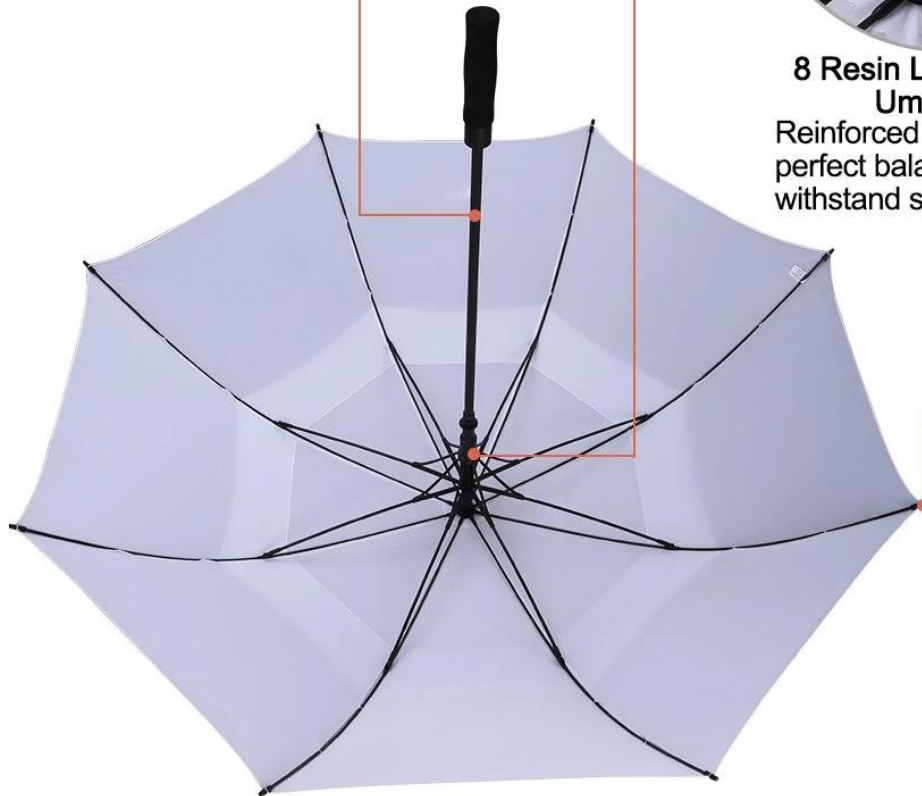

## NON-LIP FOAM RUBBER HANDLE

The engineering handle provides a better grip feeling and reduce wrist fatigue.

**Water Repellent Fabric**

**Double-canopy design**  
**VIRTUALLY WINDPROOF**

The double-canopy design creates a vent during where wind can pass through, making the umbrella much easier to handle in harsh conditions

**Fiberglass Shaft**  
More Lightweight than iron shaft,  
rustless and not easy to bend.

**8 Resin Lotus Honeycomb  
Umbrella Stand**  
Reinforced Fiberglass Ribs, provides  
perfect balance of strength and flexibility  
withstand strong wind, heavy downpour.

**Strong Umbrella Bead**  
Injection technics, molding in  
one, not easy to deformation  
and take off the line.