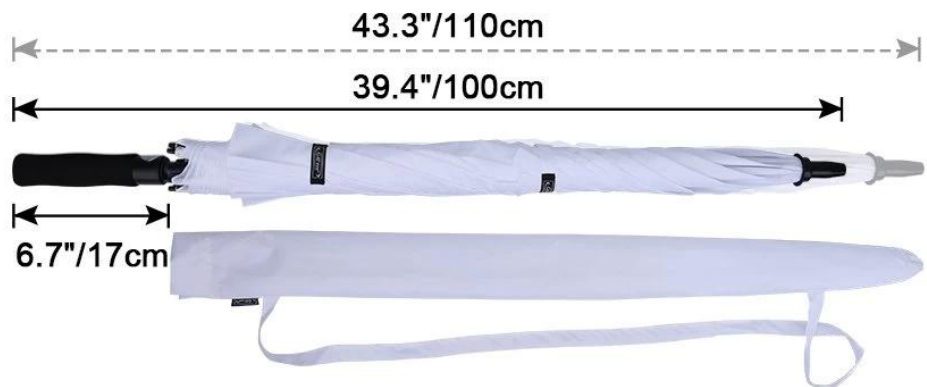

62":160LB
68":161LB