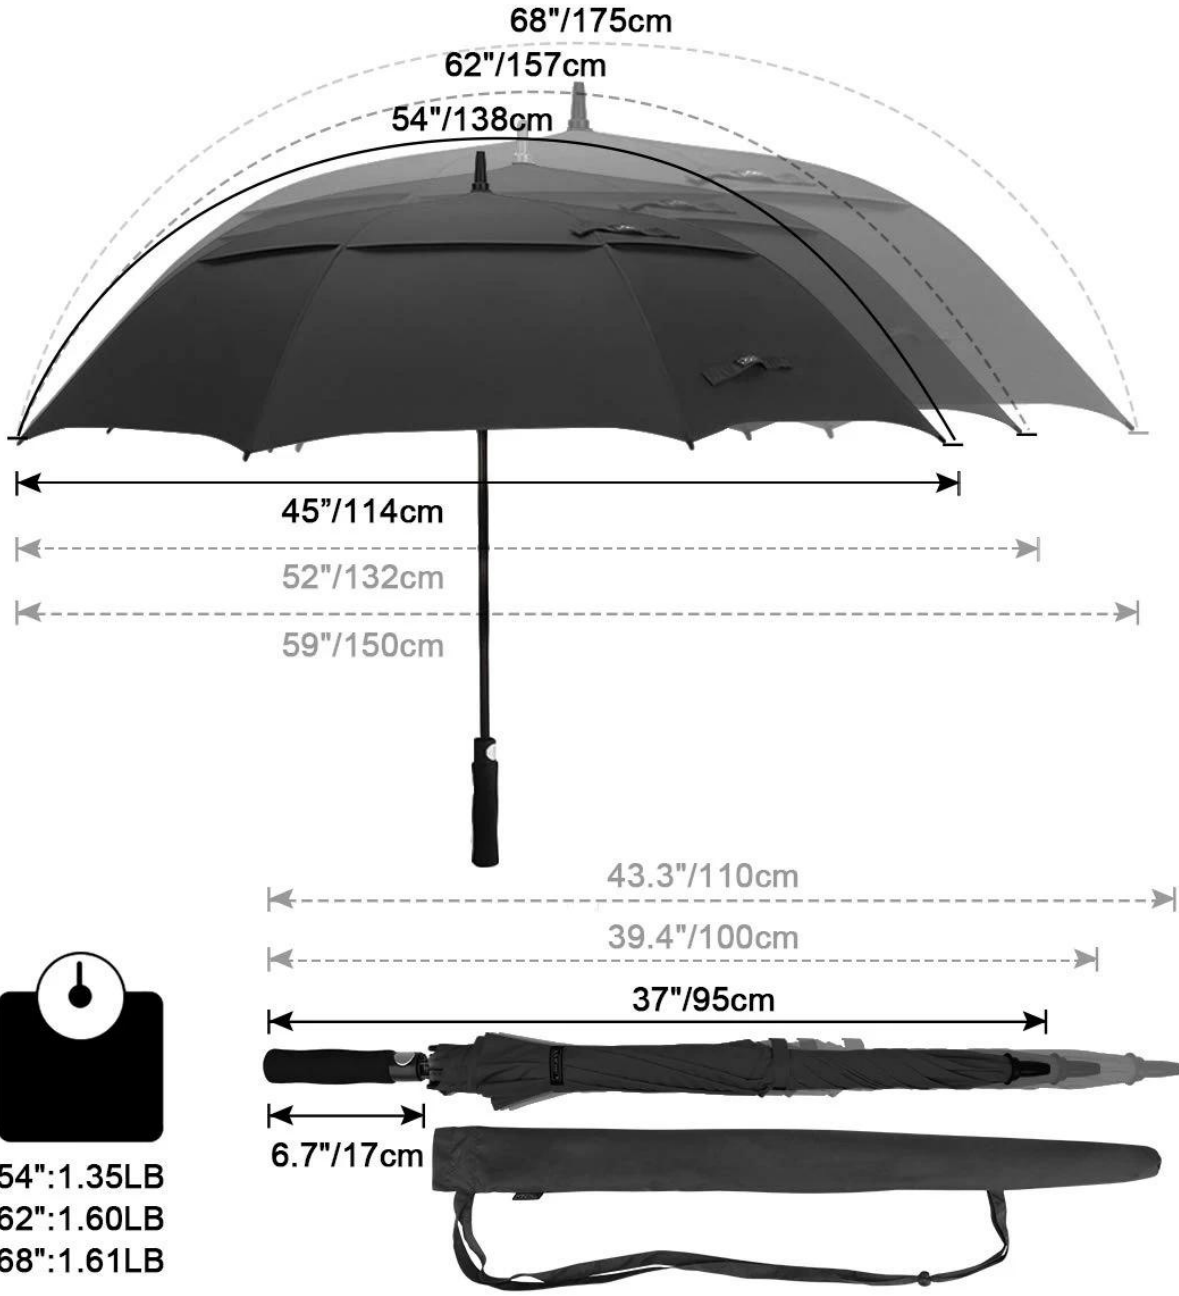

item	value
Name	Golf umbrella
Size	30''*8K
Weight	1kg
Fabric	190T Pongee Fabric
Frame	Fiberglass Ribs
Logo	Customized Logo Supported
Keywords	Golf Umbrella Windproof
Packing Size	105*25*26cm/50pcs
Packing Weight	28kg/50pcs
OEM	Highly Welcomed

## SUPERIOR WINDPROOF

Construction - 8 Resin - Reinforced Fiberglass Ribs,  
it can protect you from strong wind, heavy downpour.

**Water Repellent Fabric**

**Fiberglass Shaft**  
More Lightweight than iron shaft,  
rustless and not easy to bend.

**8 Resin Lotus Honeycomb  
Umbrella Stand**  
Reinforced Fiberglass Ribs, provides  
perfect balance of strength and flexibility  
withstand strong wind, heavy downpour.

**Strong Umbrella Bead**  
Injection technics, molding in  
one, not easy to deformation  
and take off the line.