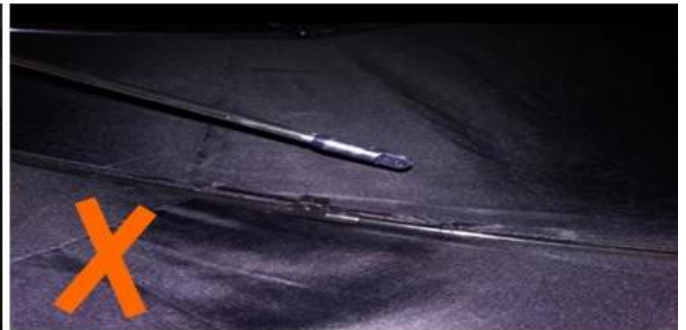

24 Dec 2018 02:24

K***t
ES

★★★★☆

Color: Black Ships From: China Logistics: TNT

One the metals/ribs broke after one day of use, with just light rain
no wind. Very disappointing!

24 Dec 2018 02:24

ours

others