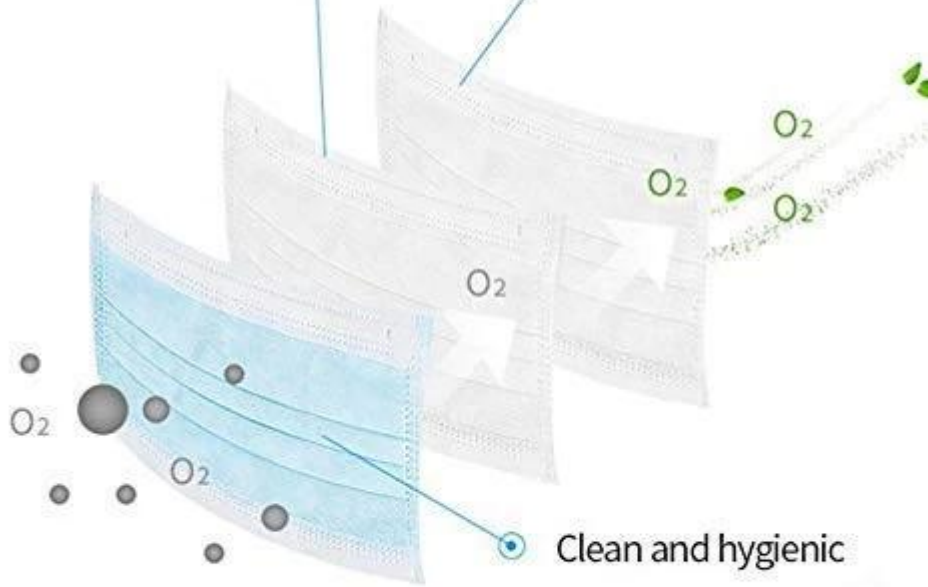

□□ □□ □□□□ □□ □□ □□ □□□□ □□ □ □□□ □□□ □□ □□

Non-woven fabric

3-layer protective mask

Non-woven fabric

3-layer protective mask

### Ear Band Design

Easy to use and easy to carry

# HOW TO USE:

-  1. Pull and extend the mask with two hands and be sure the nose clip is upward.
-  2. Hold the mask on the face and pull the elastic band to the ears.
-  3. Press the nose clip to fit the shape of the nose.
-  4. Do not reuse.

## PRODUCTION PROCEDURES

1. EDGE STITCH

2. CUT FABRIC

3. SEWING

4. TIP ASSEMBLY

5. SEW UP

6. QUALITY CHECK