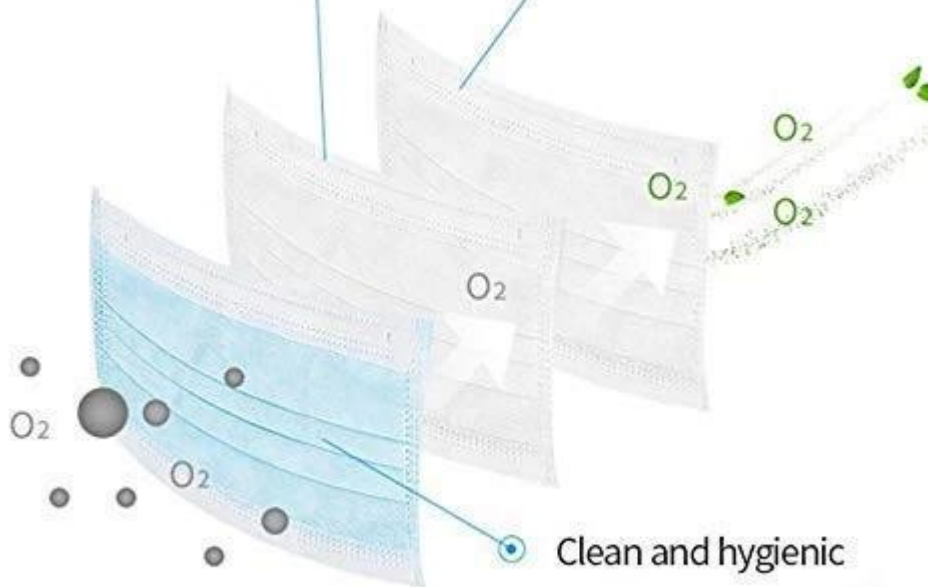

□□ □□ □□□□ □□ □□ □□ □□□□ □□ □ □□□ □□□ □□ □□

Non-woven fabric

3-layer protective mask

Non-woven fabric

3-layer protective mask

### Ear Band Design

Easy to use and easy to carry

# HOW TO USE:

-  1. Pull and extend the mask with two hands and be sure the nose clip is upward.
-  2. Hold the mask on the face and pull the elastic band to the ears.
-  3. Press the nose clip to fit the shape of the nose.
-  4. Do not reuse.

## PRODUCTION PROCEDURES

1. EDGE STITCH

2. CUT FABRIC

3. SEWING

4. TIP ASSEMBLY

5. SEW UP

6. QUALITY CHECK