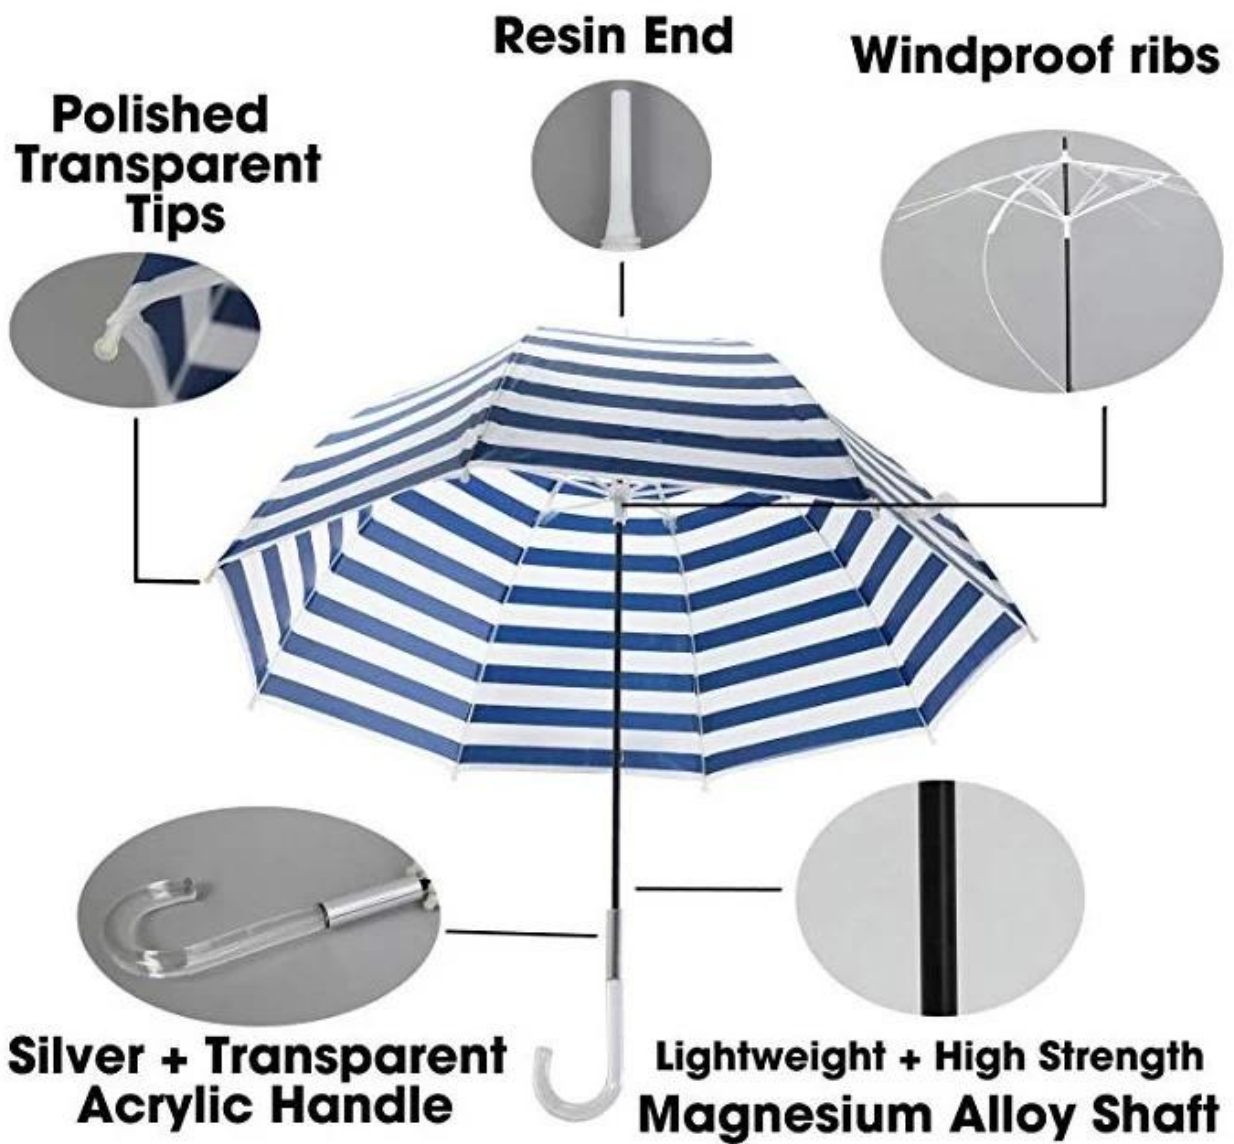

SUPERIOR WINDPROOF CONSTRUCTION

- 8 Flexible fiberglass ribs
- Superior Strengthened Alloy Shaft

OEM □□□□

OEM PROCESS

01
artwork from customer

02
make the quotation

03
make the sample for you confirmed place the order