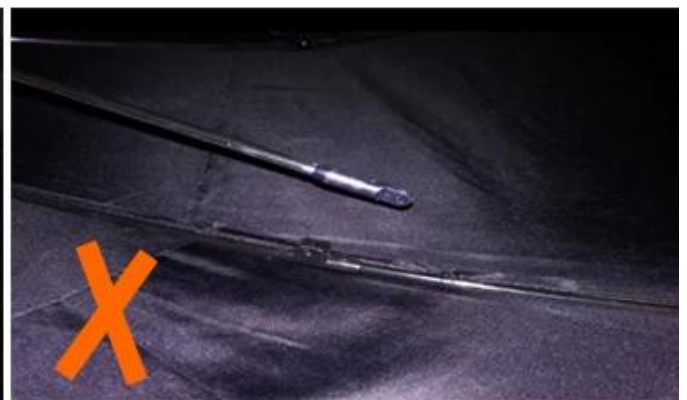

24 Dec 2018 02:24

K***
ES

★☆☆☆☆

Color: Black Ships From: China Logistics: TNT

One the metals/ribs broke after one day of use, with just light rain no wind. Very disappointing!

24 Dec 2018 02:24

ours

others