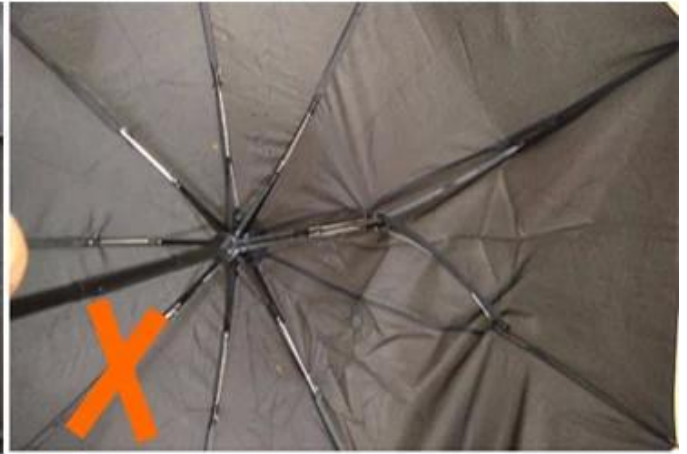

24 Dec 2018 02:24

K***
ES

★☆☆☆☆

Color: Black Ships From: China Logistics: TNT

One the metals/ribs broke after one day of use, with just light rain no wind. Very disappointing!

24 Dec 2018 02:24

ours

others