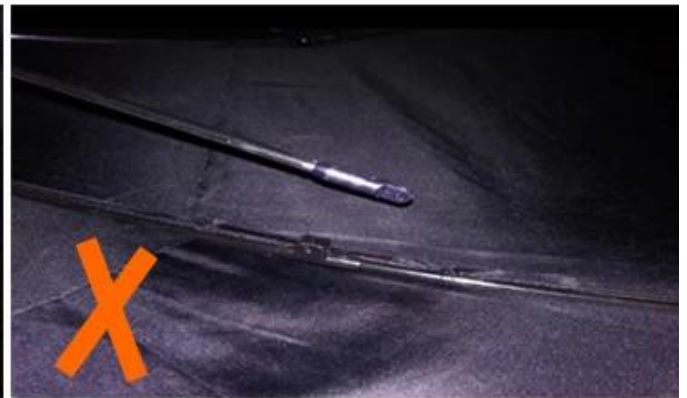

K***
ES

★☆☆☆☆

Color: Black Ships From: China Logistics: TNT

One the metals/ribs broke after one day of use, with just light rain
no wind. Very disappointing!

24 Dec 2018 02:24

ours

others

OEM PROCESS