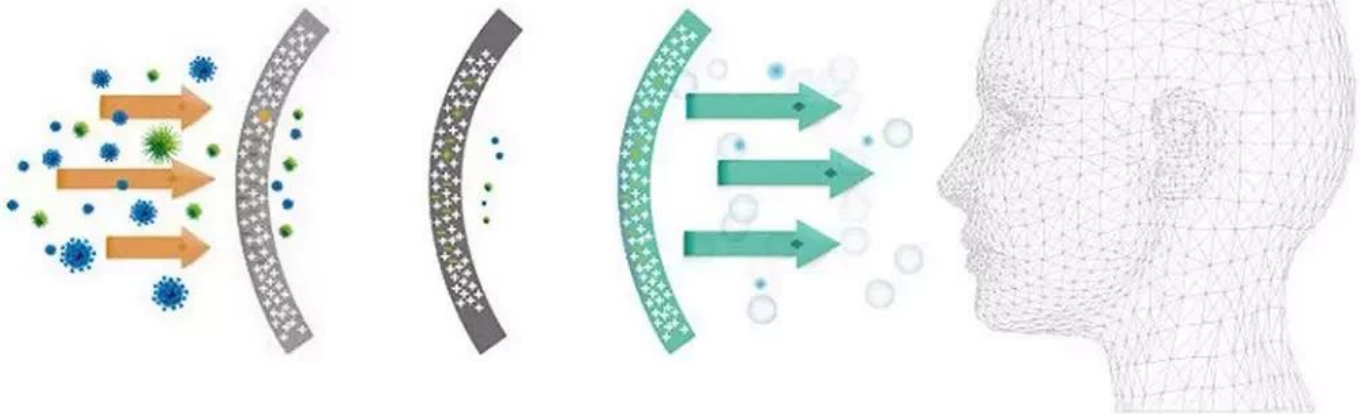

3-layer of Defense

PP non-woven fabric

Polypropylene melt-blown non-woven fabric

PP non-woven fabric

□□

Seller Discount
On all products

Time left until promotion ends: 7d 0h 0m

[Shop Now ▶](#)

All details, please check it as coupon.

□□ □□