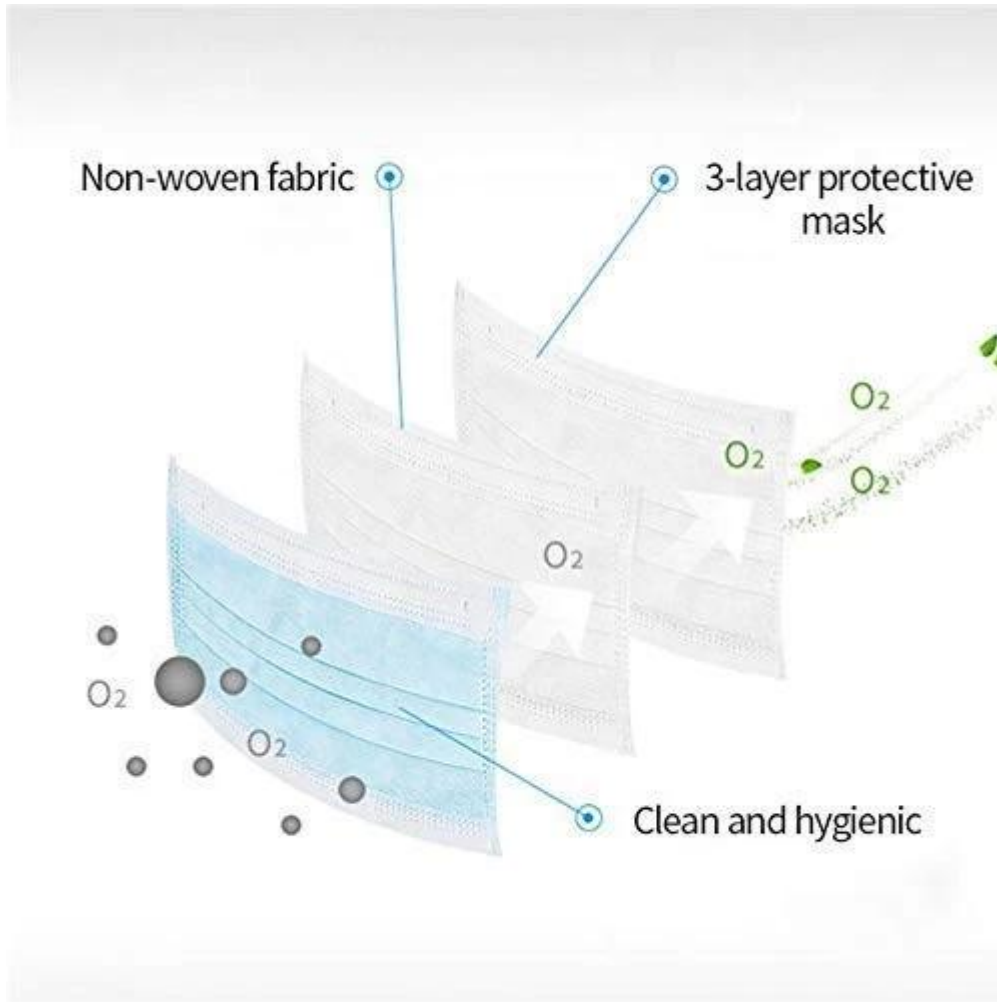

FDA 21 CFR 178.1010-1015 Earloop 3Ply

Soft Fabric

Non-woven fabric, moisture-proof, breathable, non-toxic, non irritating, soft and comfortable

Ear Band Design

Easy to use and easy to carry

3-layer of Defense

mass production
inspection packing

05

shipment

PRODUCTION PROCEDURES

1. EDGE STITCH

2. CUT FABRIC

3. SEWING

4. TIP ASSEMBLY